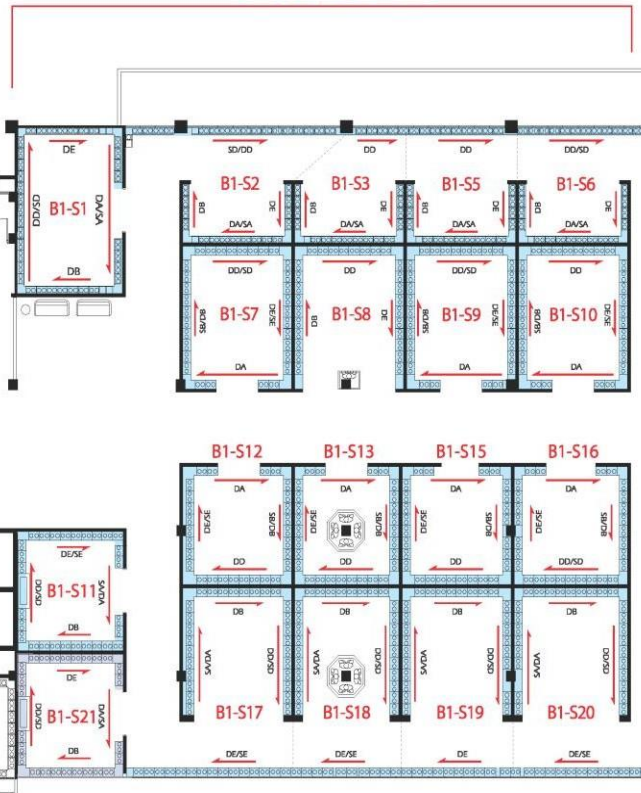

观音

阿弥陀佛

蜡烛

蜡烛

WELCOME

Level 1

1st Floor / 一樓

HALL A

HALL B

HALL D

骨灰殿

Level 1 Columbarium

Hall A

Hall B

Hall D

价格 Price