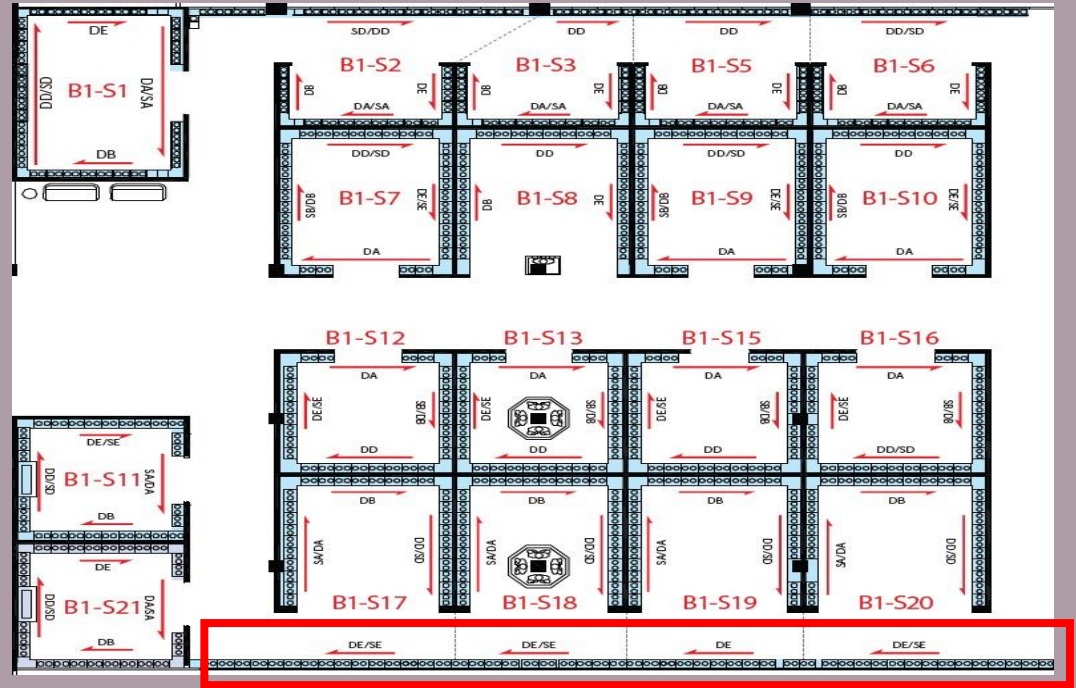

HALL B

门板设计以佛祖为主，较倾向于古典宫廷式的设计。

**Promotion period : until 30.06.2021*

Block	Lot Type	Min. Down Payment	Max. Monthly Installment	Special Discount
B1 (Section DE/SE Suite 8,17,18,19,20)	Double	20%	48 months	50%
	Single		36 months	
B1 - Level 1, 2, 8 & 9	Double		48 months	
	Single		36 months	
B1 – Level 7	Double	48 months	40%	
	Single	36 months		