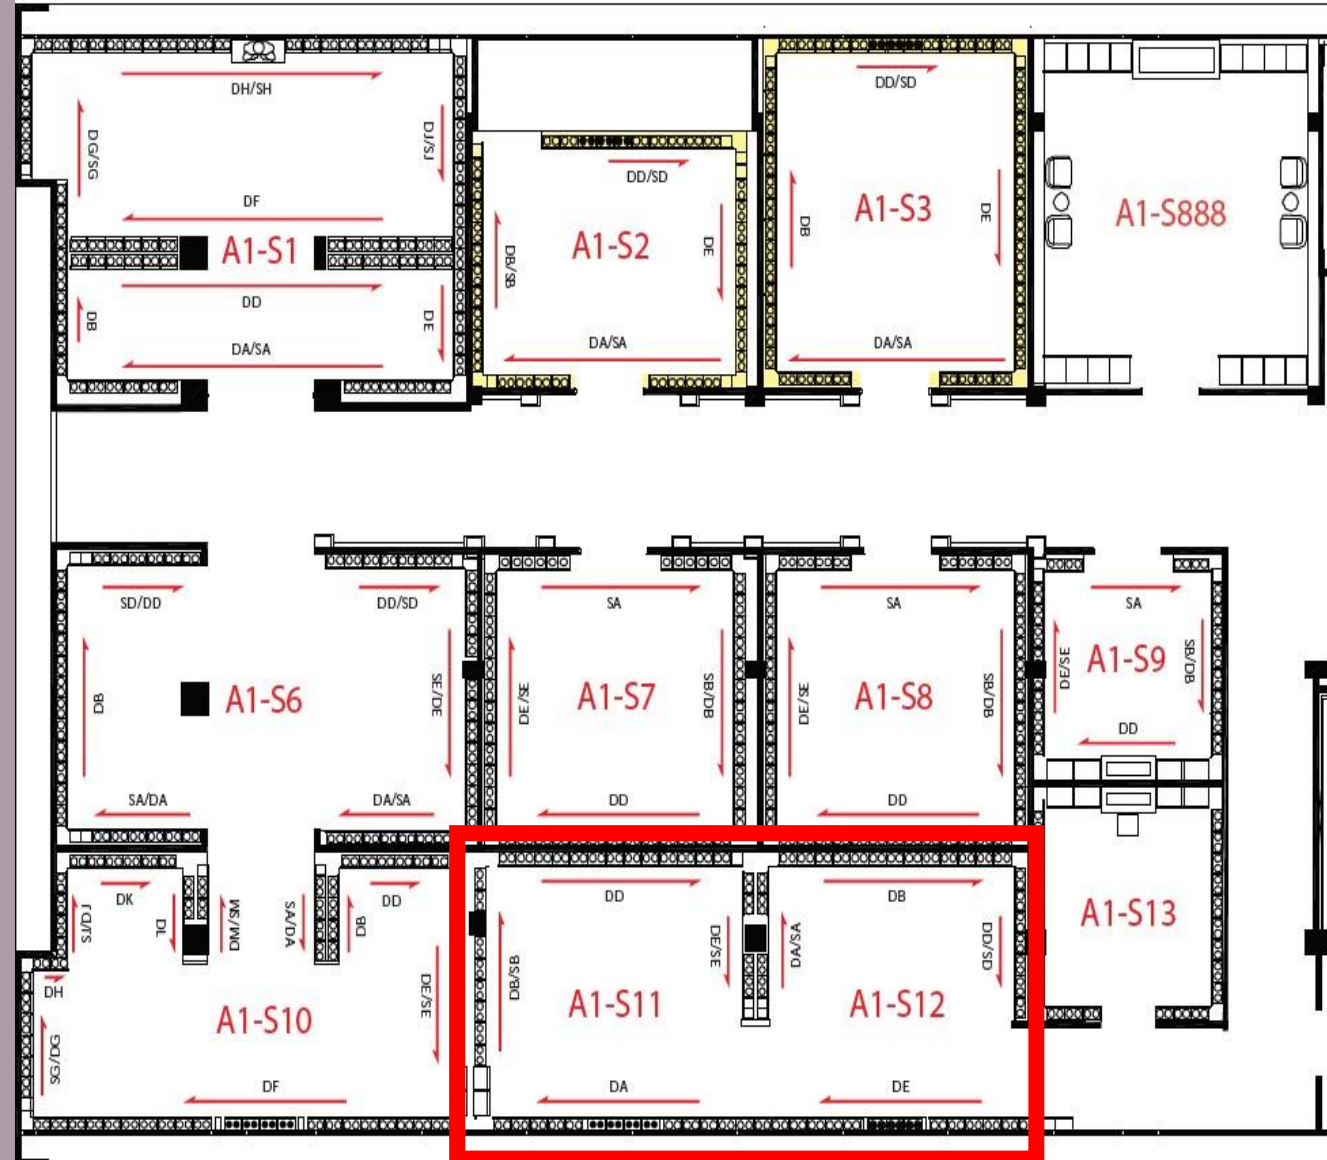

Hall A : A1-S11 & S12

Free Thinker 自由信仰者

A1-S11

Total Lot	Available Lot	%
336	183	54.46

A1-S12

Total Lot	Available Lot	%
316	159	50.31