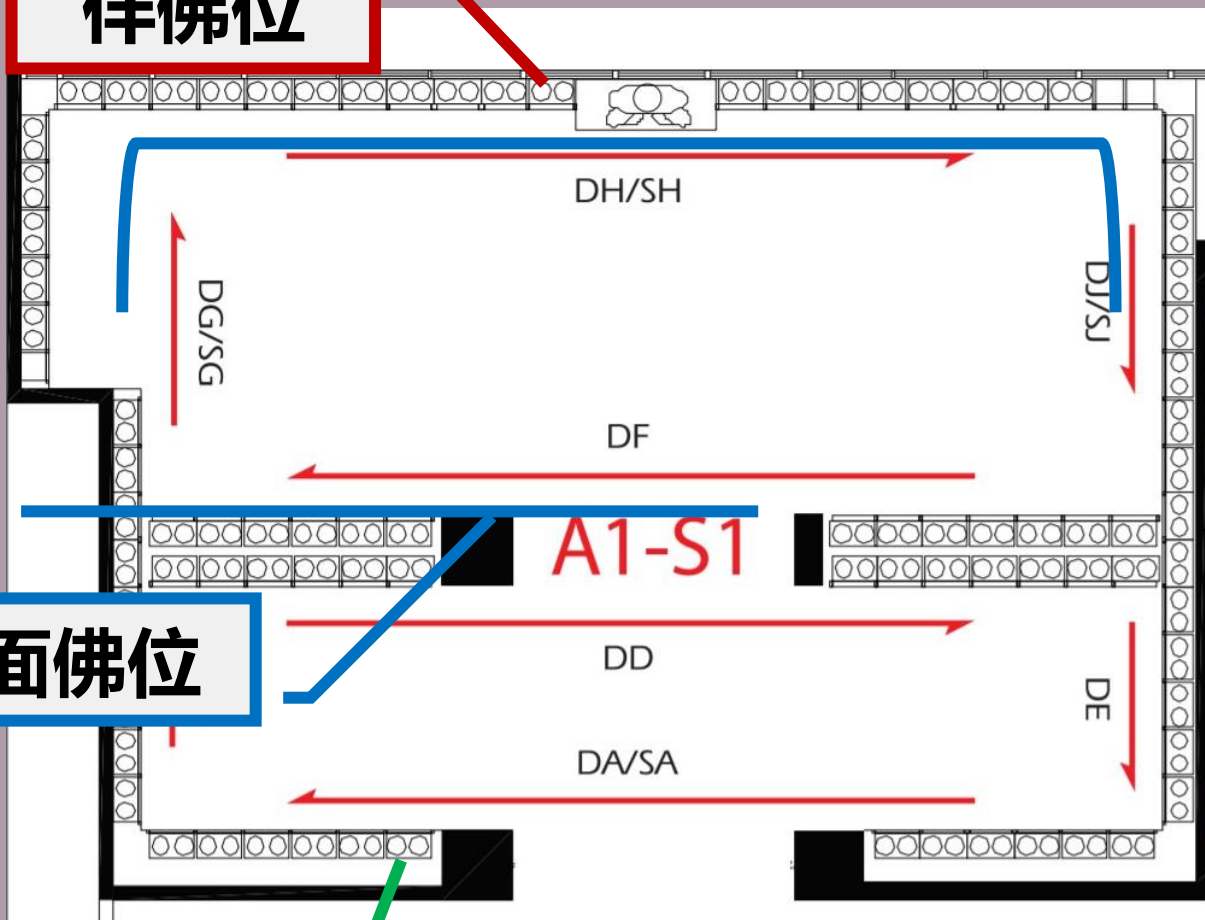

Samu Giken Air Purifier

T&C Apply (While Stock Last)

***Except For Ipoh Site**

Hall A : A1-S1

Hall A has 12 rooms in total.
A1-S1 similar with A1-S10

A1-S1

A1-S10

Double : RM 33,800 - RM 55,800

Total Lot	Available Lot	%
609	392	64.36

佛道教

伴佛位

面佛位

随佛位

Small 08 → Big 208

骨灰门板从“左”开到“右”
Door panel open from left to right.

Hall A : A1-S8