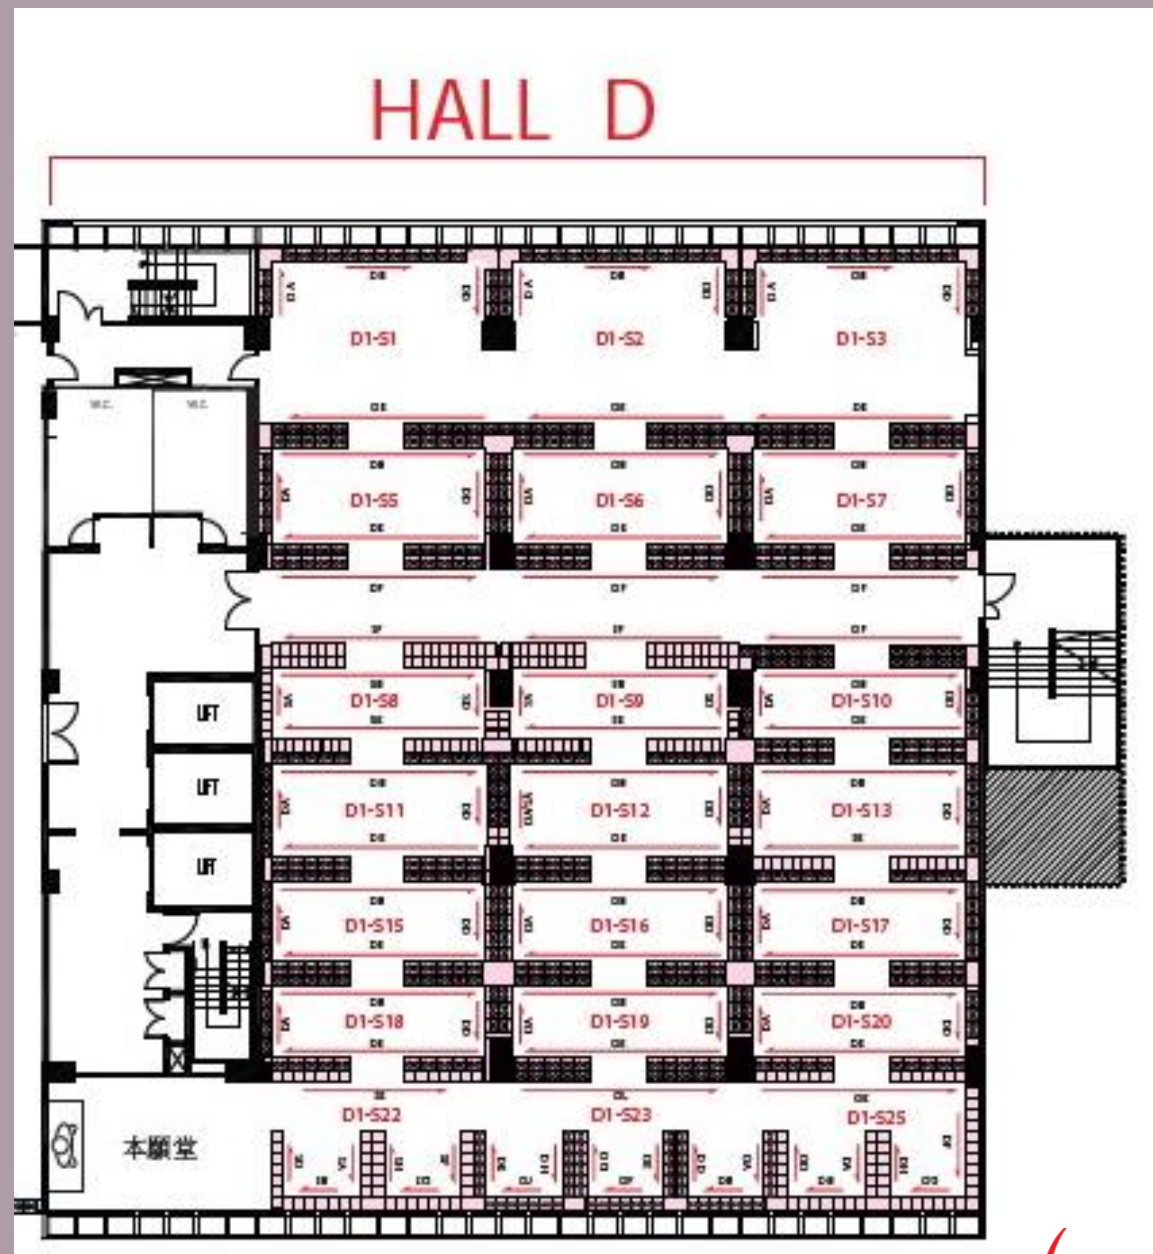

DOUBLE (level 7) :

RM 33,800 – RM 13,520 (40 %) + RM 5,000 (maintenance) = RM 25,280

Block B1

Available Lot for Discount 50% = 443 Lots

Available Lot for Discount 40% = 69 Lots

LEVEL 1

HALL D

Hall D

以Hall D的价格，拥有Hall B的待遇

L9
L8
L7
L6
L5
L3A
L3
L2
L1

Penthouse
 Big space (大骨灰瓮)
 Relocation (拾金)
 较难被人开到

 Eye level, 依据身高

 孝子位, 放花 (tray)
 L3 children eye level
 Sitting eye level

A1-S1
 Eye level : RM54,800
 Level 1 : RM33,800
 Level 2 : RM38,800