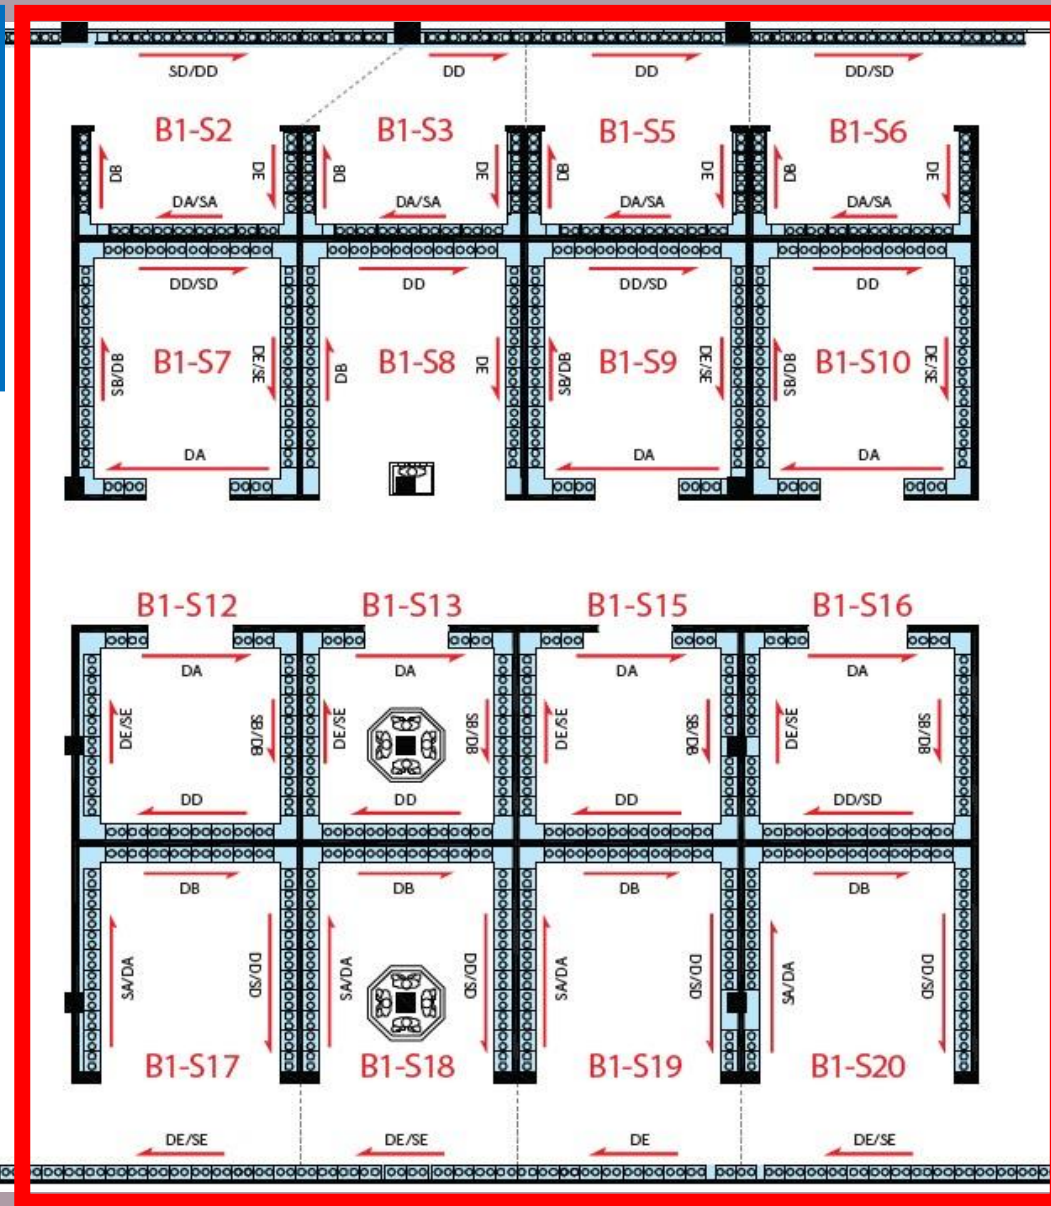

门板设计以佛祖为主，较倾向于古典宫廷式的设计。