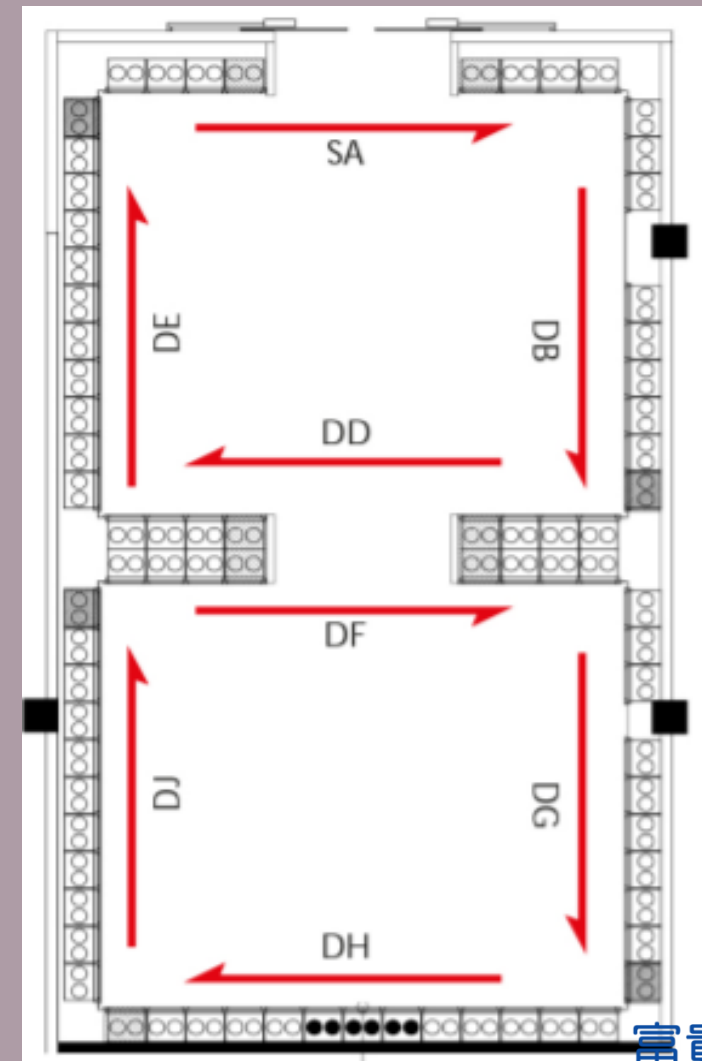

Hall B : B2-S6 Christian Suite