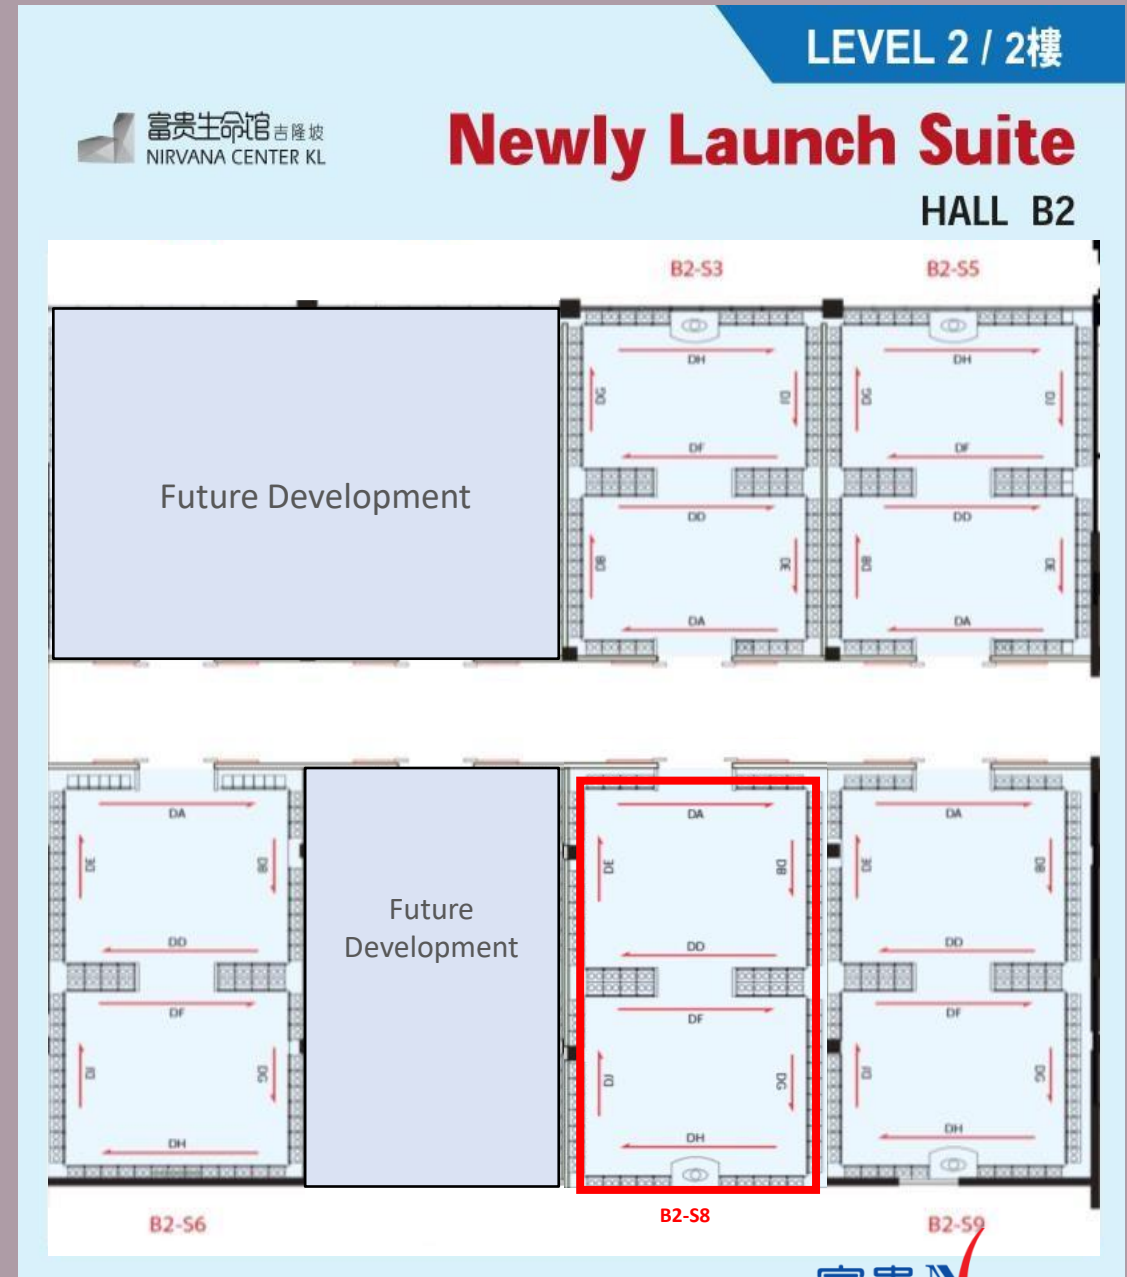

富貴 NIRVANA

欲知詳情，請聯絡您的代理
For more information, please contact your respective agents. Nirvana Asia 富貴集團

富貴 NIRVANA

Hall B : B2-S8

法轮骨灰殿

Double : RM 41,800 – RM 63,800
 Single : RM 21,800 – RM 29,800

* Price not include maintenance fees RM5,000(D) / RM2,500(S)

Total Lot	Available Lot	%
600	445	74.17

Hall B : B2-S9

LEVEL 2 / 2樓

富貴生命館 吉隆坡
NIRVANA CENTER KL

Newly Launch Suite
HALL B2

Double : RM 41,800 – RM 63,800
 Single : RM 21,800 – RM 29,800
 * Price not include maintenance fees RM5,000(D) / RM2,500(S)

Total Lot	Available Lot	%
620	236	38.06

LEVEL 2

HALL D

LEVEL 2 / 2樓

富貴生命館 吉隆坡
NIRVANA CENTER KL

Newly Launch Suite
HALL D2

Future Development

Future Development