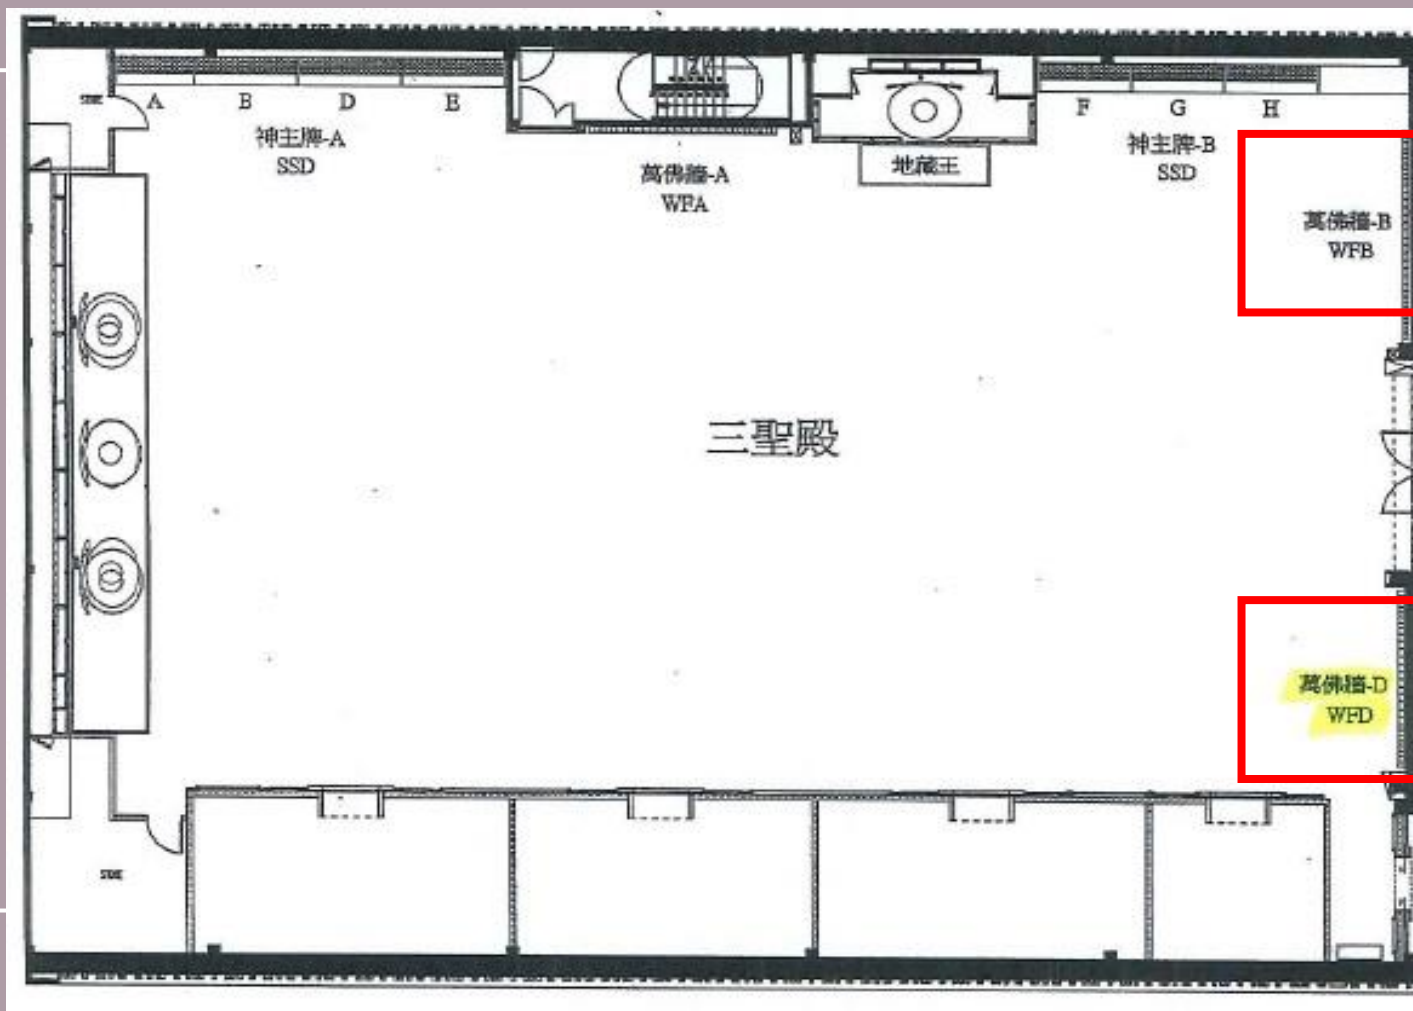

WANFO Section D