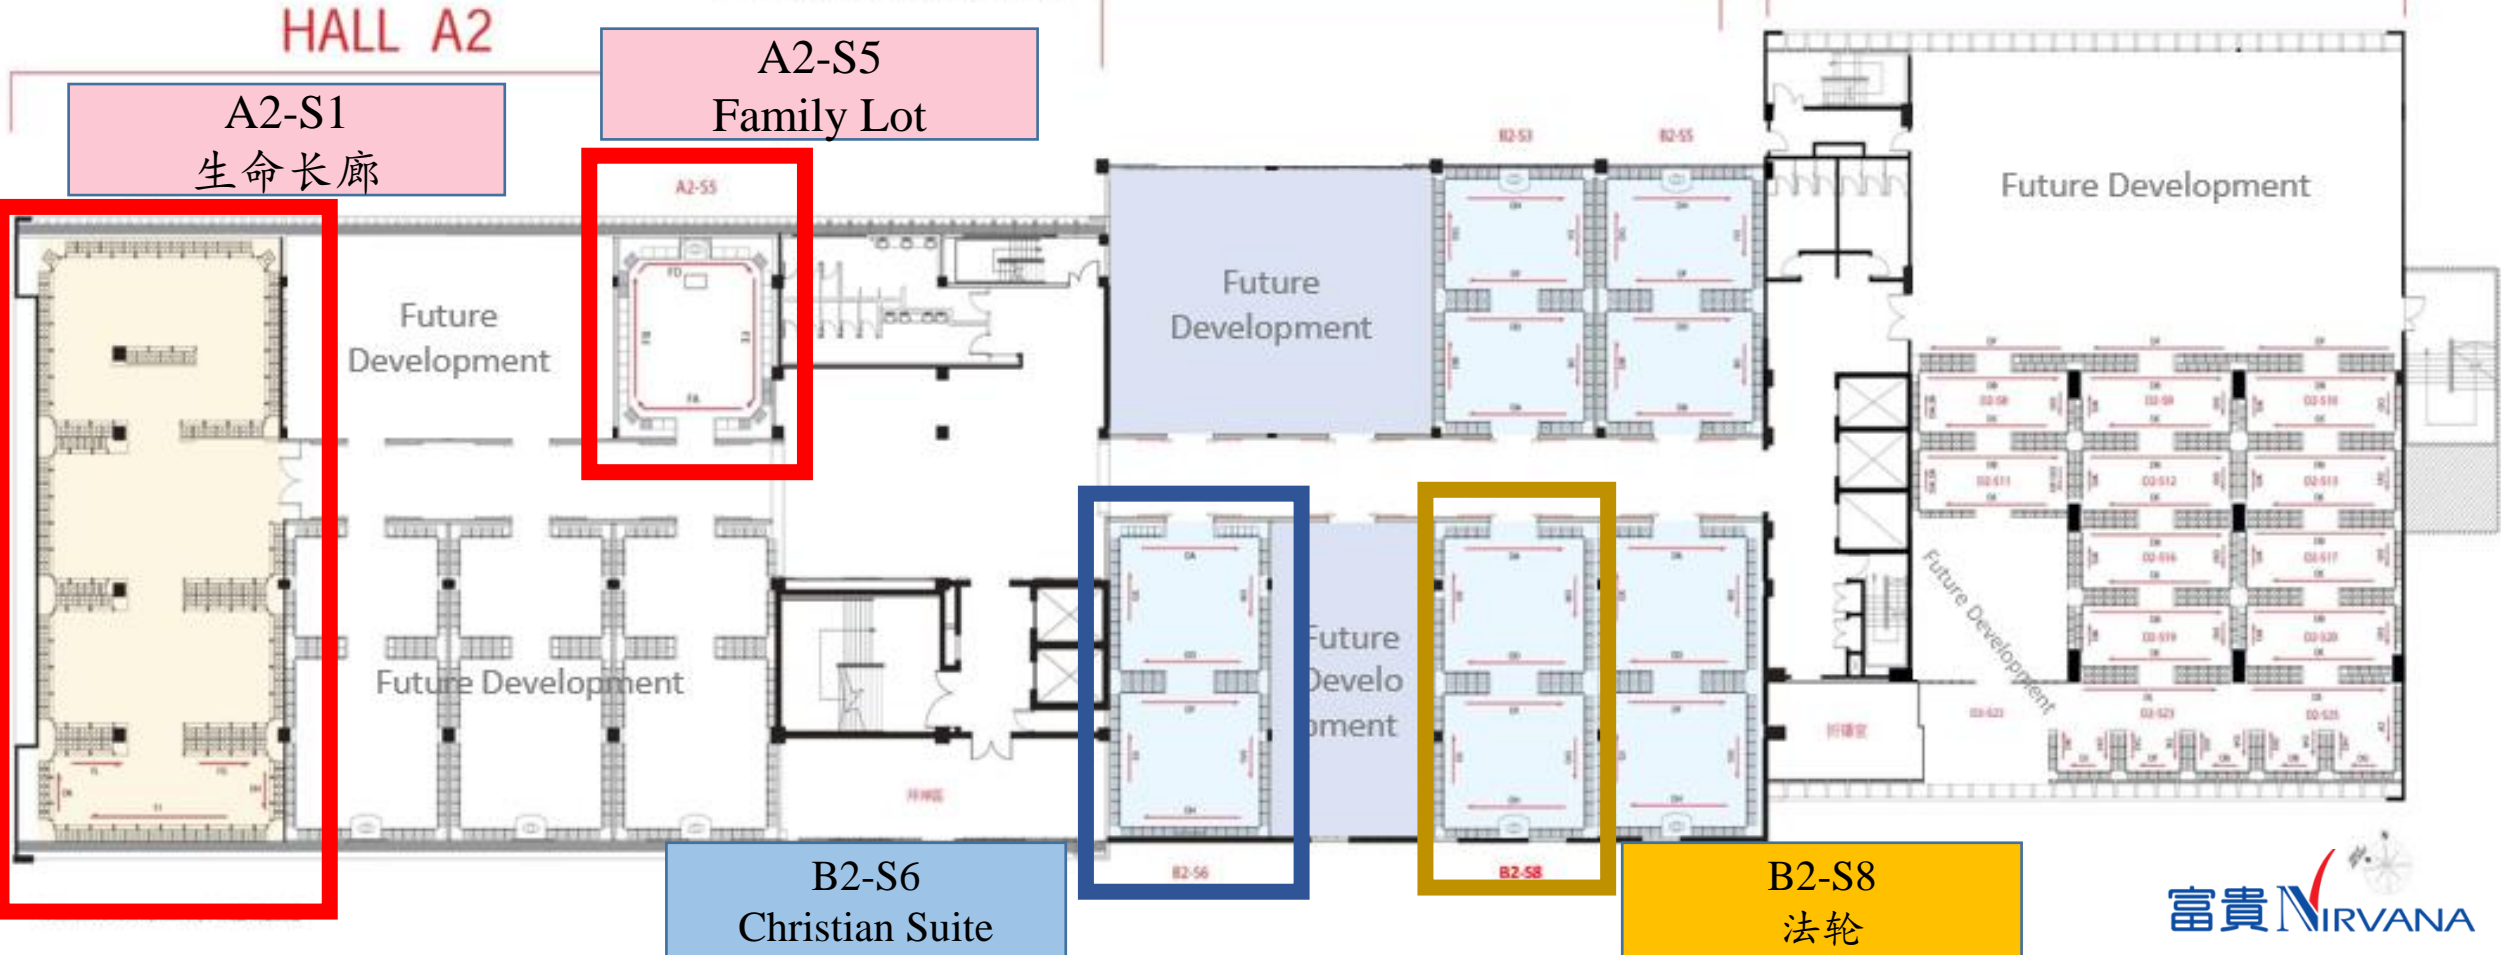

T&C Apply

01.06.2021 to 30.06.2021

FATHER'S DAY PROMOTION Nirvana Life Plan

CRITERIA

PURCHASE ANY NLP PACKAGE WITH
MIN DOWN PAYMENT **RM2K & RM3K**

***Except For
NV Harmony & NV Blessing**

WELCOME

Level 2

LEVEL 2

HALL A

富贵生命馆 吉隆坡
NIRVANA CENTER KL

JALAN DEWAN BAHASA

A2-S1

生命長廊

之

藏恩閣

—— 骨灰殿 ——

經典珍藏 留住記憶

全新家族骨灰位概念
New concept for family lot

13款精心设计的生命乐章
13 designs of the rhyme of life

收藏与先人珍贵的故事和回忆
Keep the precious stories and memories of
our ancestors

后苑

前苑

中苑