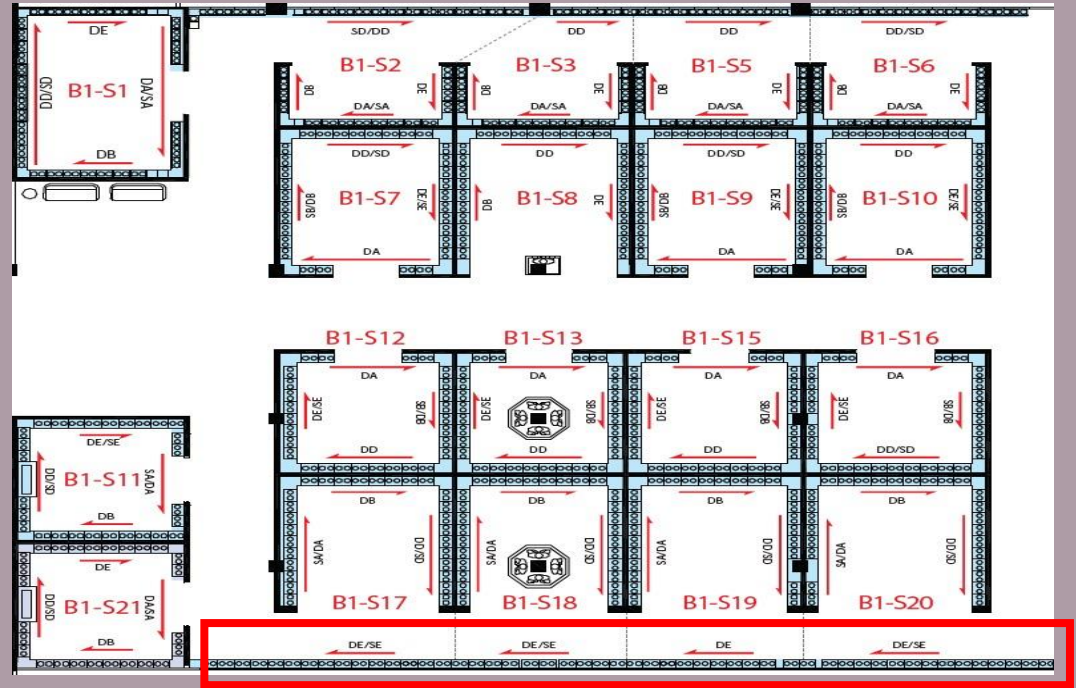

家属可以在恬静典雅及舒适的环境中缅怀亲人。
Family members can pay homage to their ancestors at a
serene and relaxed environment.

Total Lot	Available Lot	%
288	95	32.98

LEVEL 1

HALL B

门板设计以佛祖为主，较倾向于古典宫廷式的设计。

**Promotion period : until 31.07.2021*