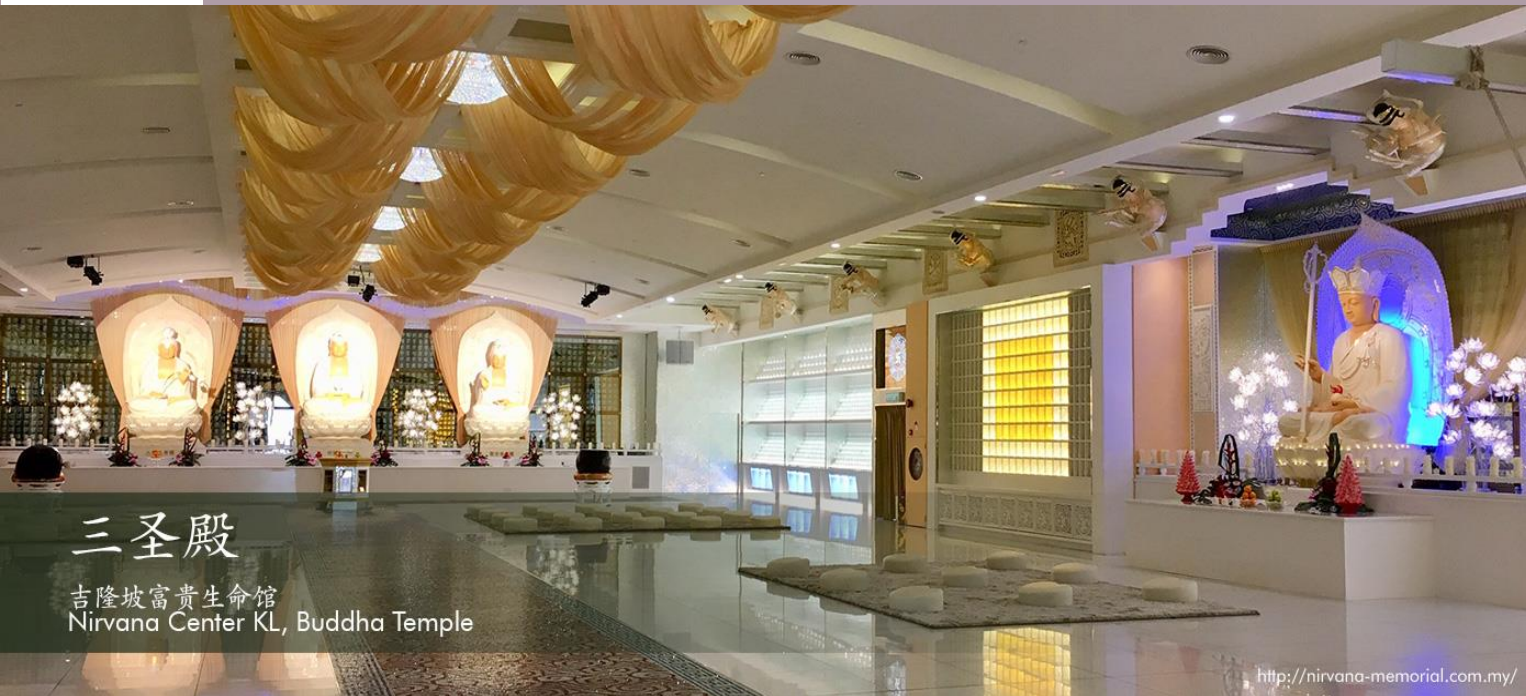

三圣殿 Temple of Three Saints

三圣殿的设计取自中国无锡的梵宫，从而得到灵感而打造。
Inspiration from the Brahma Palace, Wuxi China.

生命馆的设计主要以高雅时尚的象牙白为主
NCKL design by elegant ivory white.

三圣殿

吉隆坡富贵生命馆
Nirvana Center KL, Buddha Temple

<http://nirvana-memorial.com.my/>