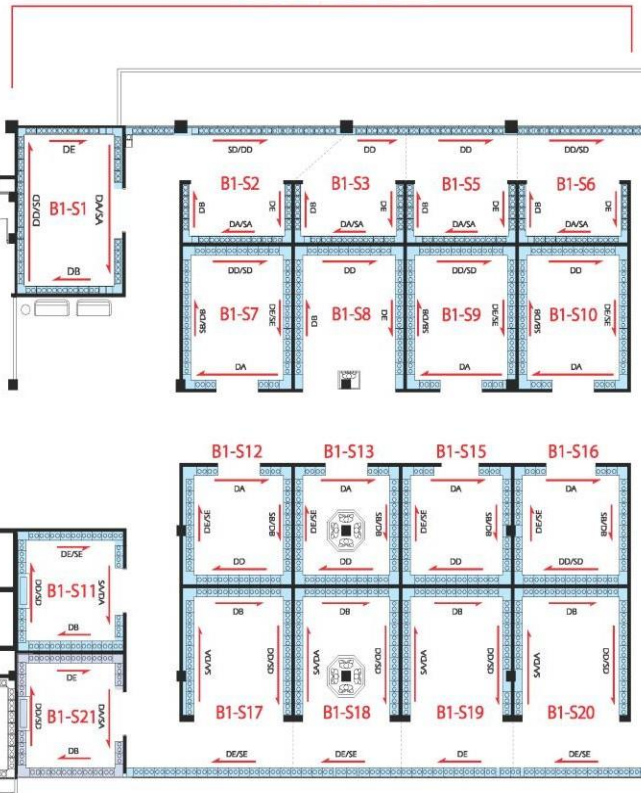

1st Floor / 一樓

HALL A

HALL B

HALL D