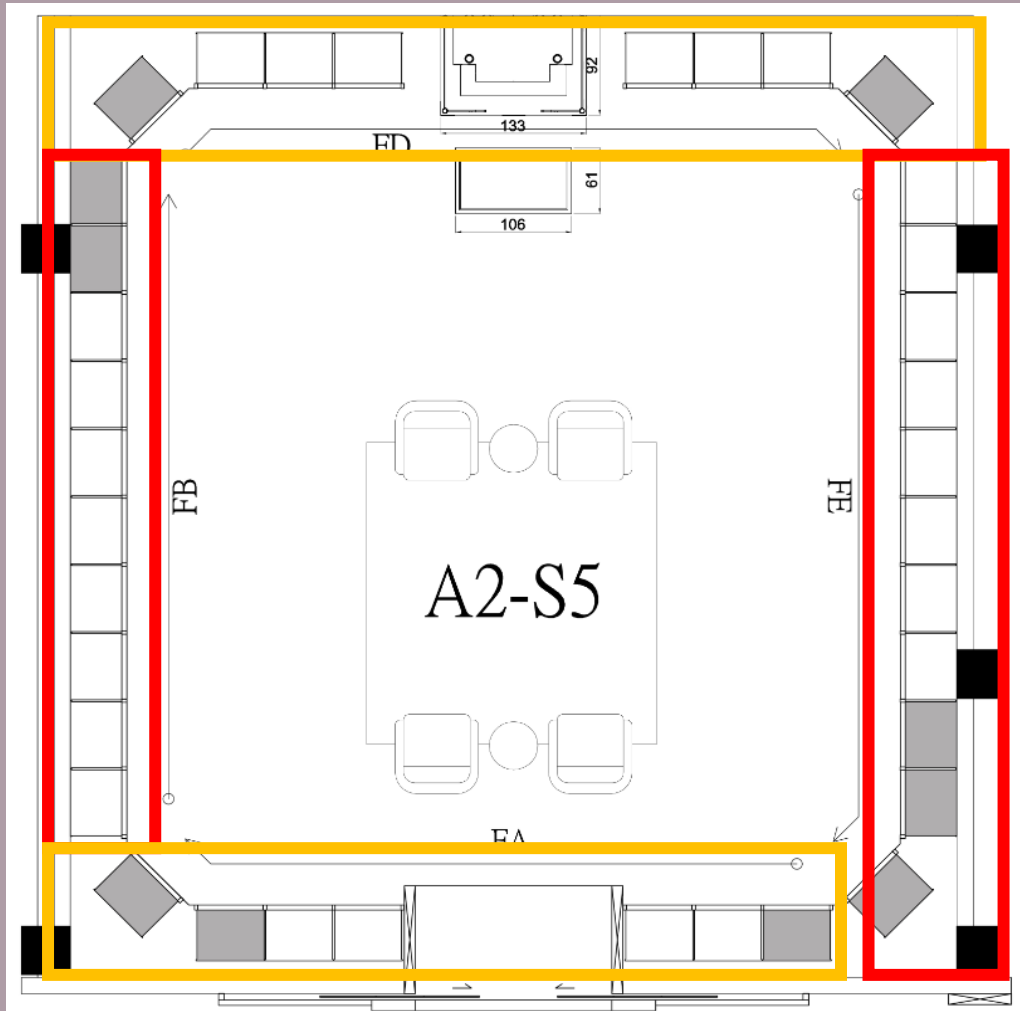

Super Low Density
超低密度

Only 36 units in total
一共只有36柱

FA & FD : RM328,000

FB & FE : RM298,000

Maintenance Fee 维修费: 每柱 RM20,000 per unit