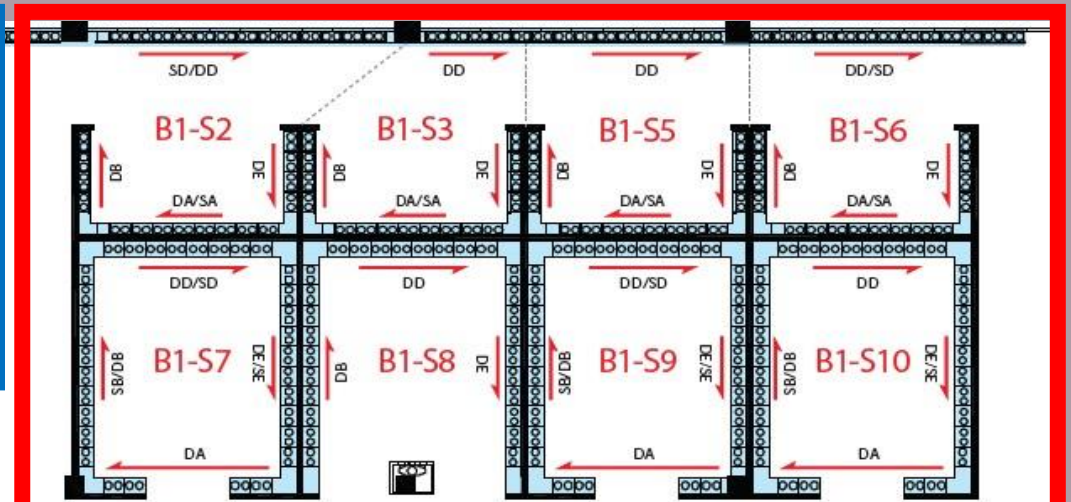

家属可以在恬静典雅及舒适的环境中缅怀亲人。
Family members can pay homage to their ancestors at a
serene and relaxed environment.

Total Lot	Available Lot	%
288	95	32.98

LEVEL 1

HALL B

门板设计以佛祖为主，较倾向于古典宫廷式的设计。

**Promotion period : until 31.07.2021*