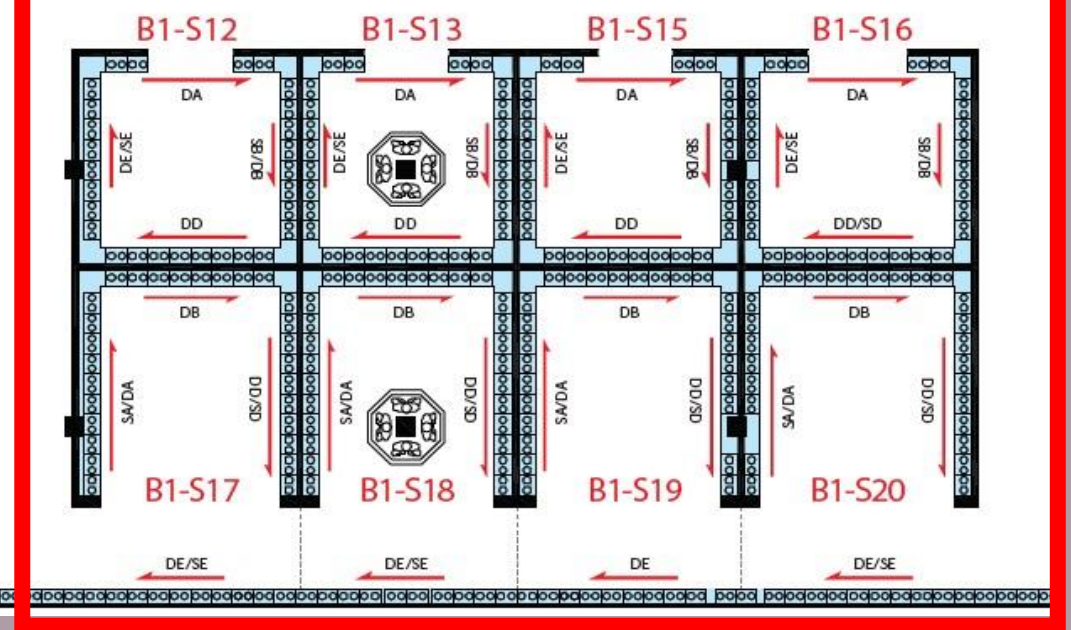

家属可以在恬静典雅及舒适的环境中缅怀亲人。
Family members can pay homage to their ancestors at a
serene and relaxed environment.

Total Lot	Available Lot	%
288	95	32.98

LEVEL 1

HALL B

门板设计以佛祖为主，较倾向于古典宫廷式的设计。

**Promotion period : until 31.07.2021*