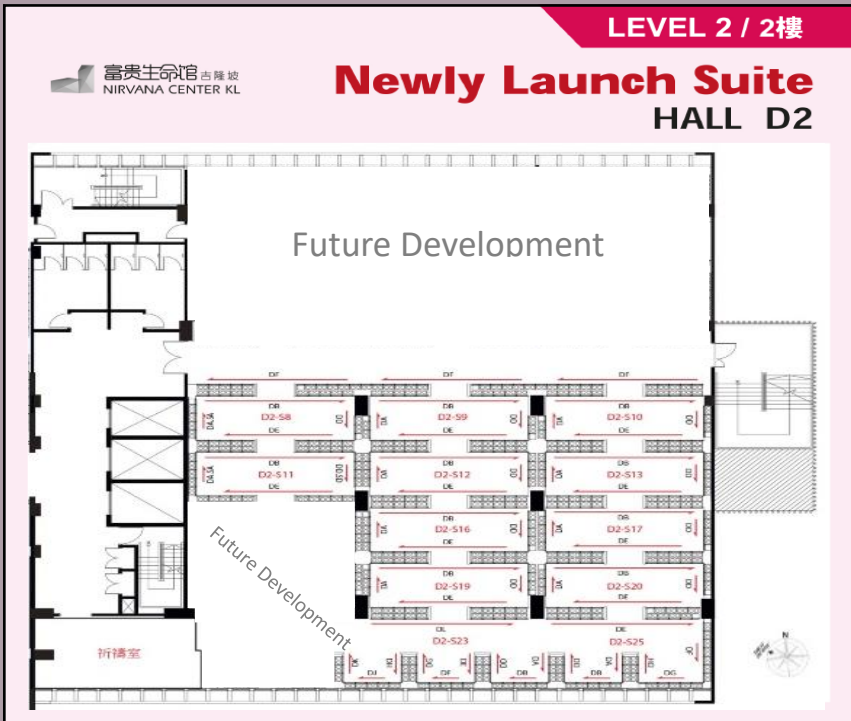

Double : RM 25,800 - RM 43,800

Single : RM 13,800 - RM 22,800

* Price not include maintenance fees RM5,000(D) / RM2,000(S)