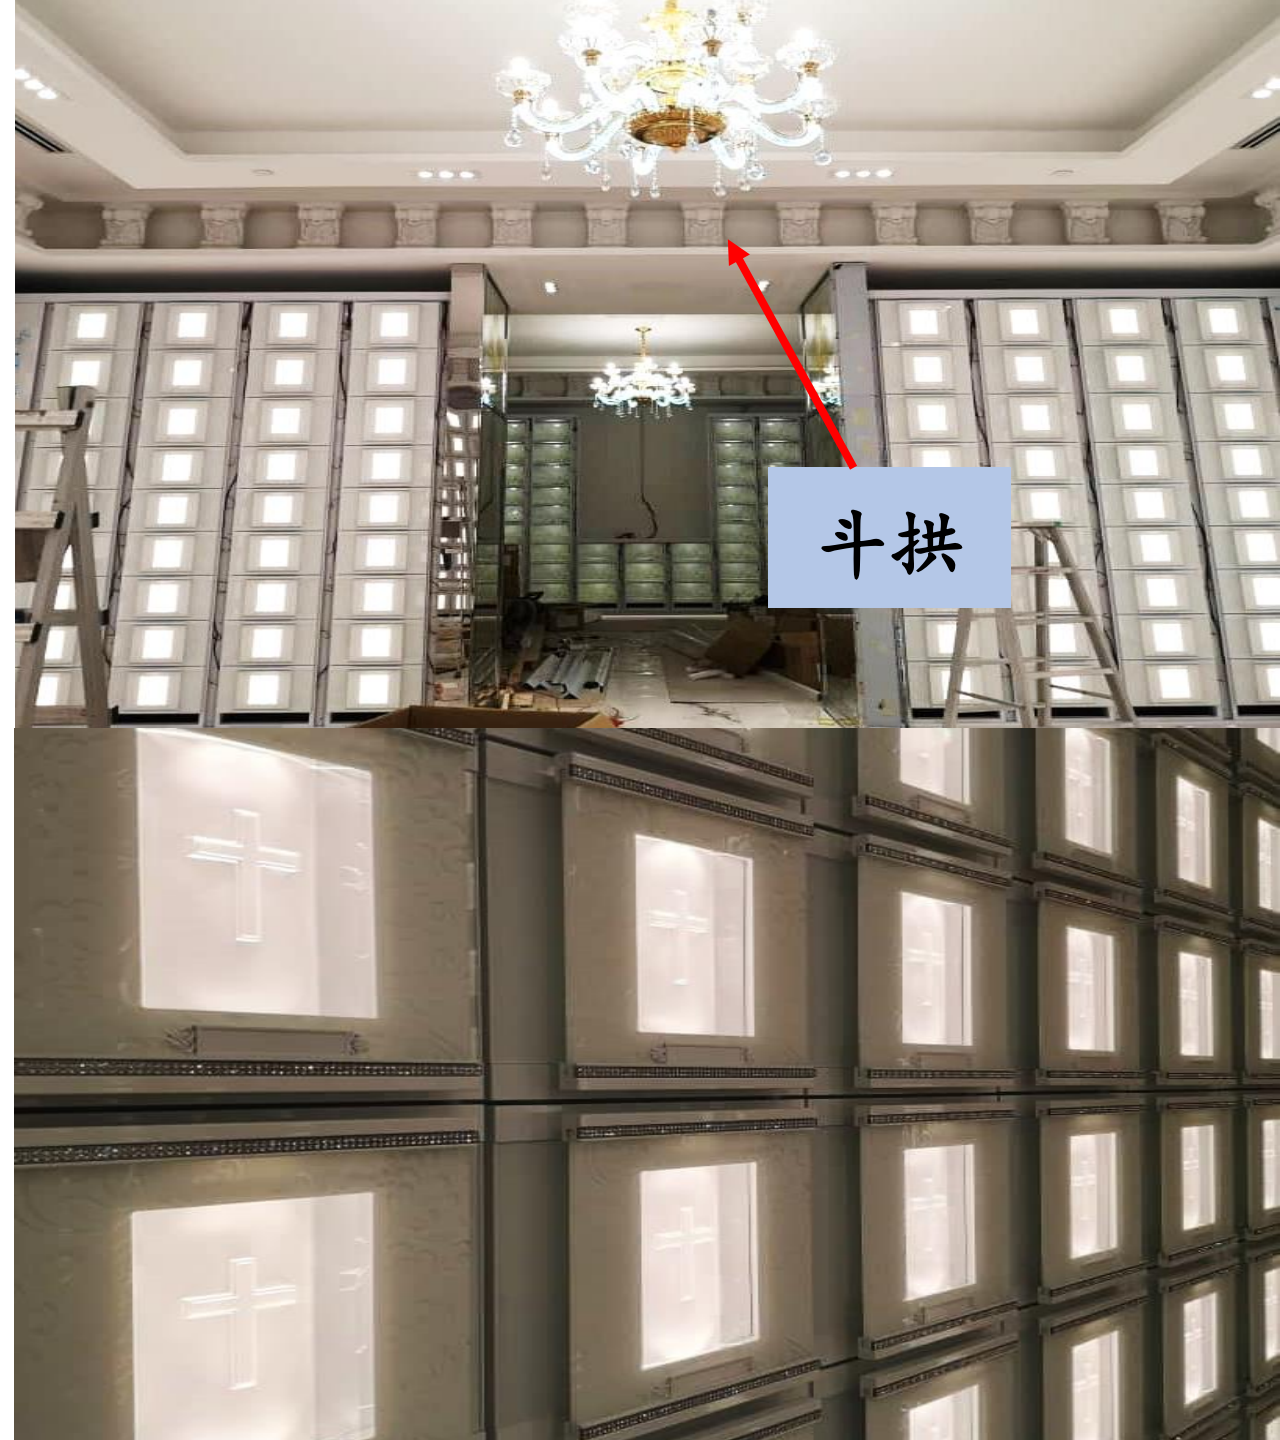

Hall B : B2-S6 Christian Suite

Double : RM 35,800 - RM 54,800

Single : RM 19,800 - RM 27,800

* Price not include maintenance fees RM5,000(D) / RM2,500(S)

Total Lot	Available Lot	%
612	265	43.30

斗拱