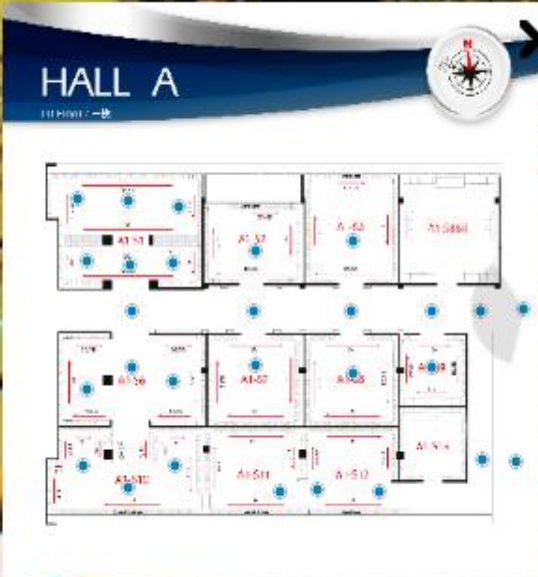

Obituary

Customer Portal (My Nirvana)

Contact Us

CARELINE : 1800-88-1818

Nirvana Center KL (Nirvana 2)

Hall A Entrance

- Hall A 1
- Hall B 1
- Hall D 1

Nirvana Center KL (Nirvana 2)