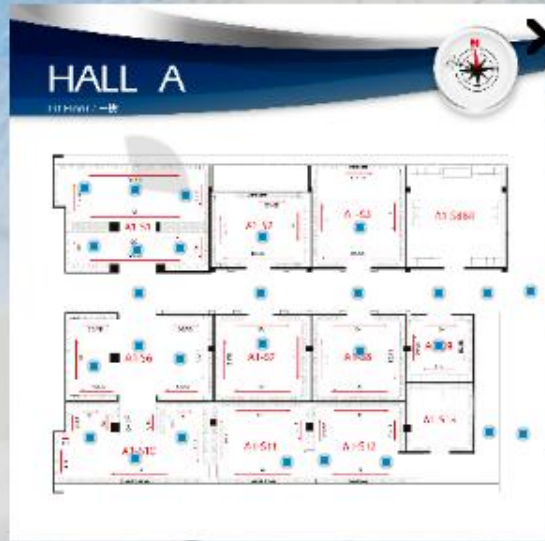

Nirvana Center KL (Nirvana 2)

Hall A1-S1

Buddhism/ Taoism columbarium

Hall A 1

Hall B 1

Hall D 1

富貴 NIRVANA