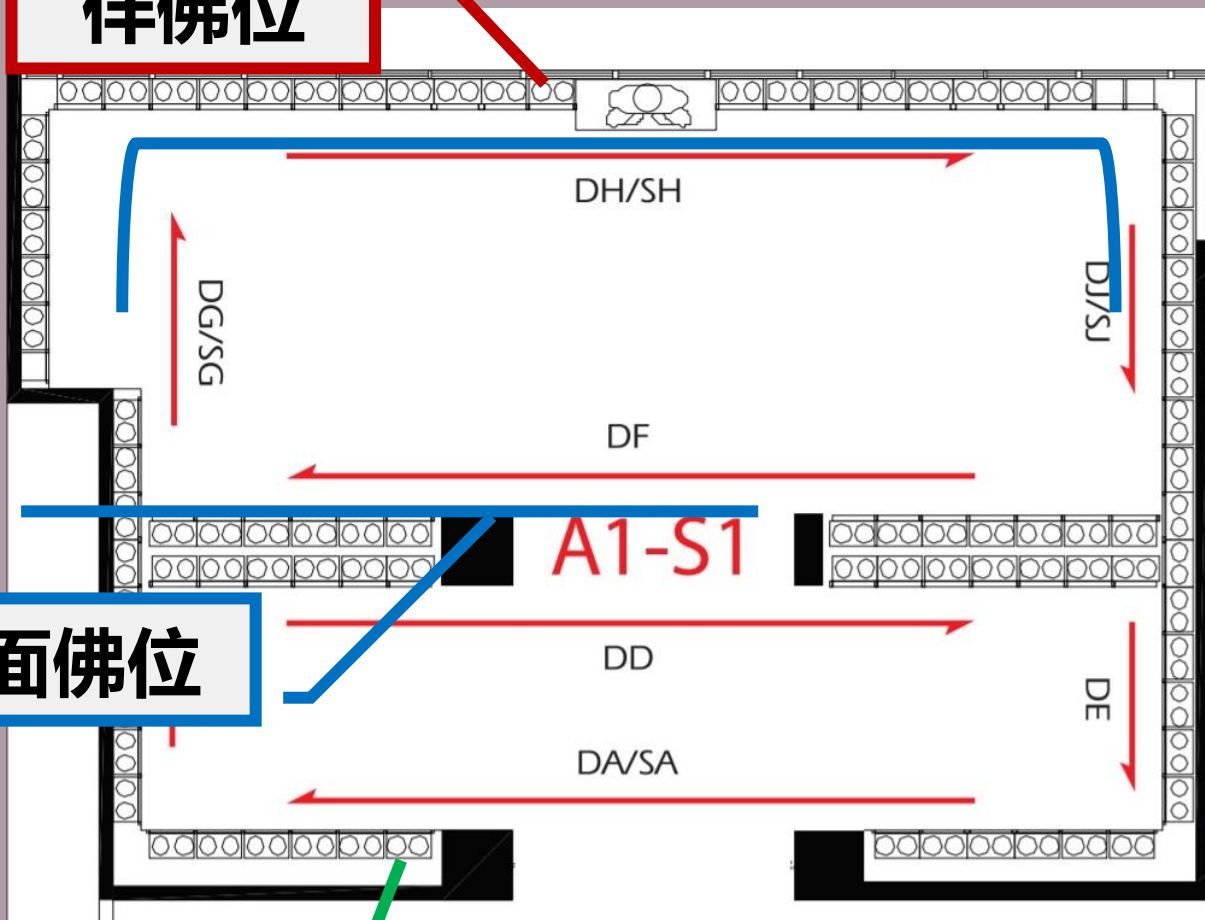

伴佛位

面佛位

随佛位

Small 08 → Big 208