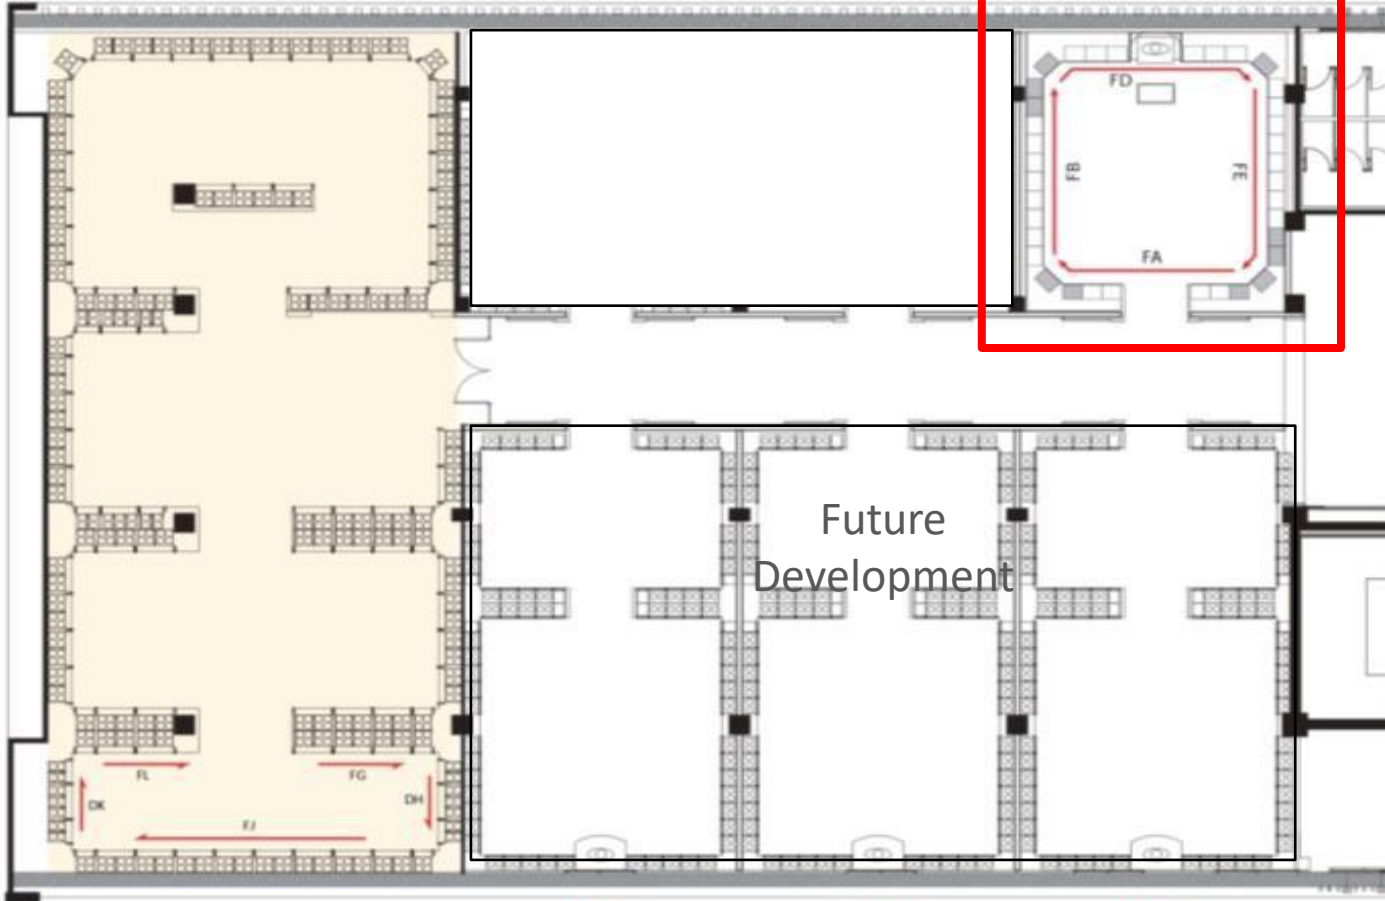

A2-S5

A2-S5 Features 特点

4 levels of double niches

Max urn storage capacity of 16 units

4层双位，可存放到达16个骨灰瓮

1 Big ancestral tablet

8 small ancestral tablets

1个大神主牌，8个小神主牌