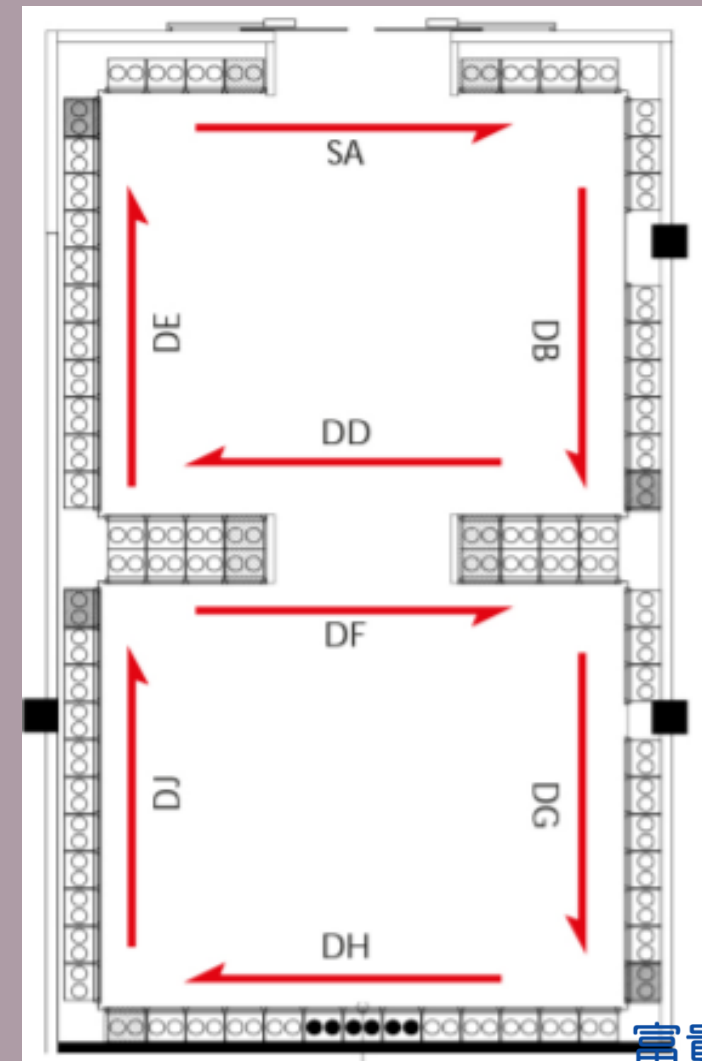

Total Lot	Available Lot	%
630	226	35.87

LEVEL 2 / 2樓

Newly Launch Suite

HALL B2

Hall B : B2-S6 Christian Suite

Hall B : B2-S6 Christian Suite

Double : RM 35,800 - RM 54,800

Single : RM 19,800 - RM 27,800