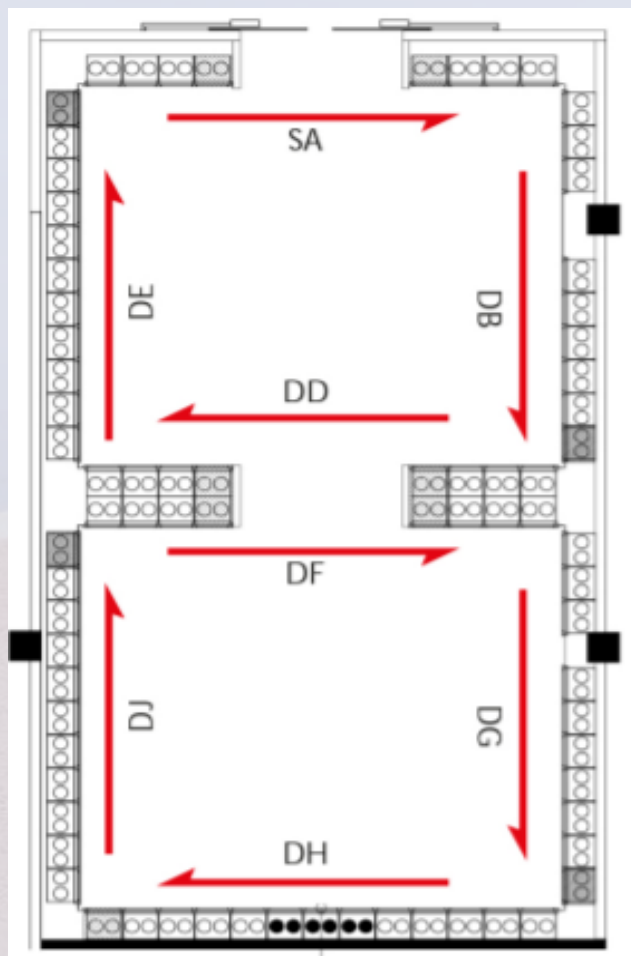

B2-S6

基督徒骨灰殿