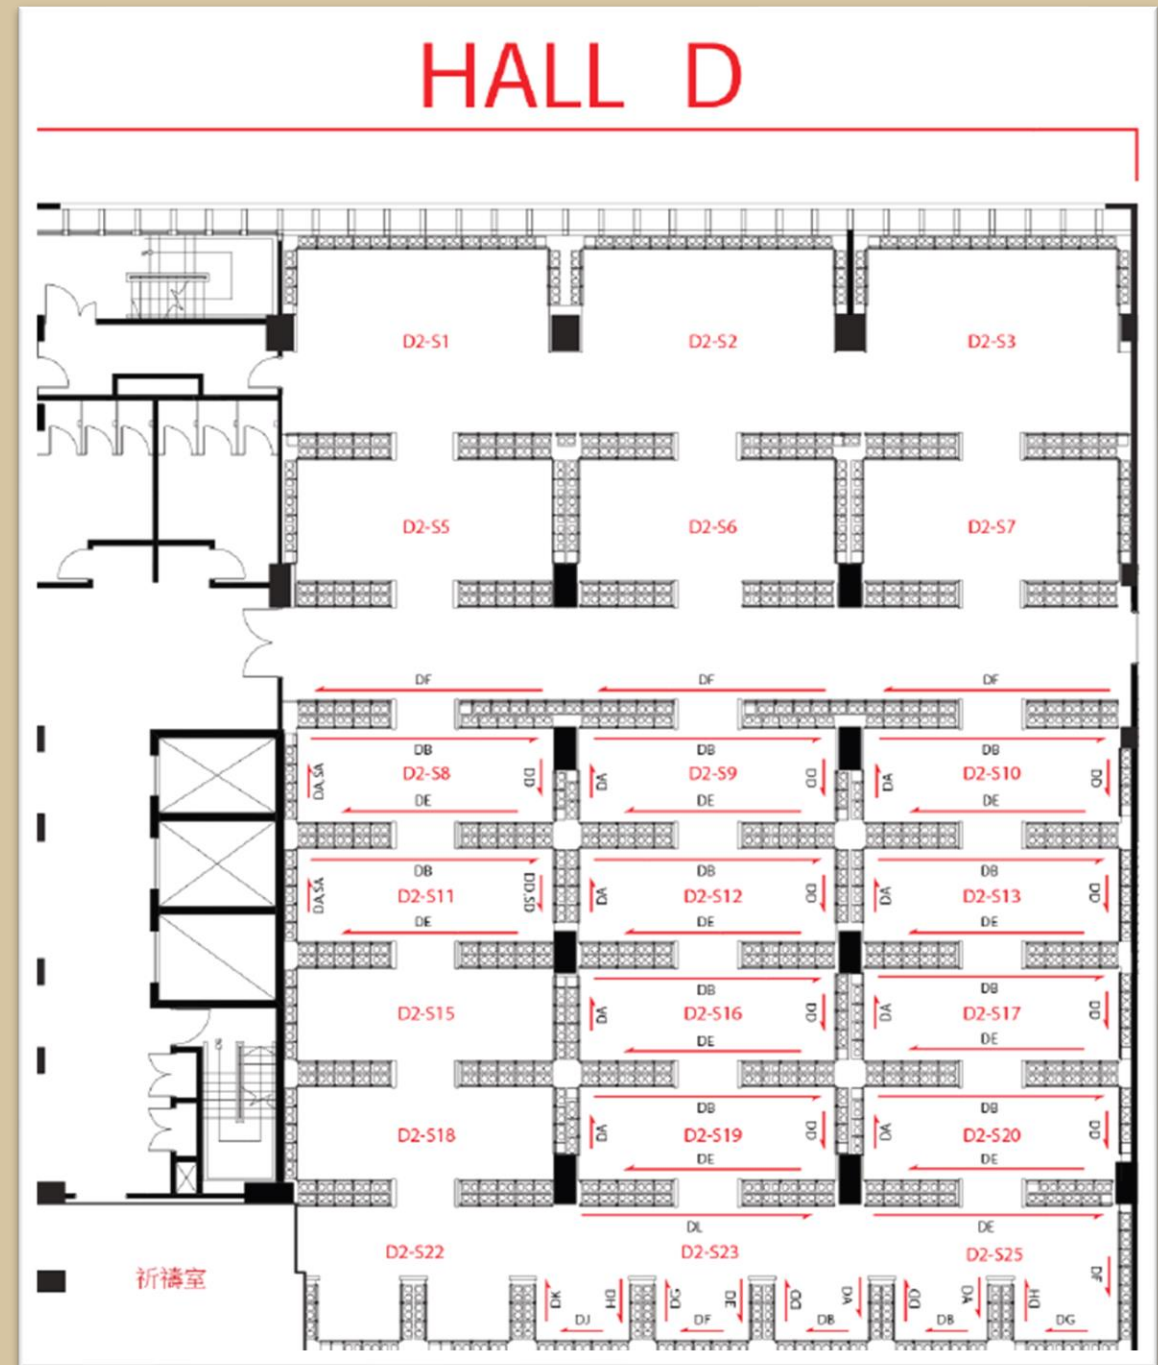

Double : RM 35,800 – RM 57,800
Single : RM 20,800 – RM 28,800
* Price not include maintenance fees RM5,000(D) / RM2,500(S)

Total Lot	Available Lot	%
774	630	81.40

Level 2

HALL D

HALL D

Double : RM 25,800 – RM 45,800