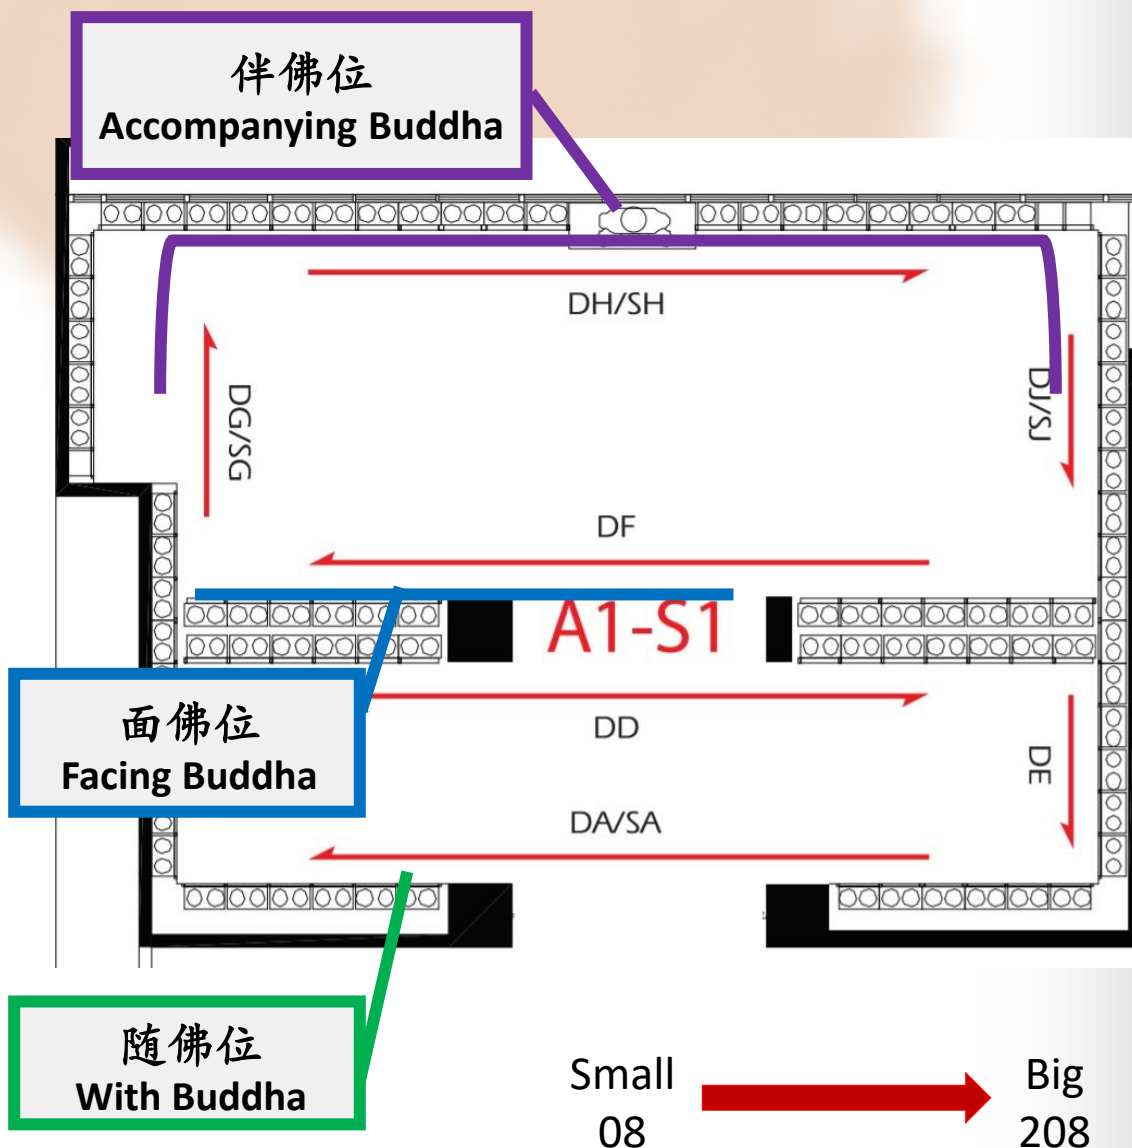

* Price not include maintenance fees RM5,000(D) / RM2,500(S)

Total Lot	Available Lot	%
783	89	11.36

D: 51(W) x 35(H) x 40(D) / 51(W) x 31(H) x 40(D)
 S: 33(W) x 35(H) x 40(D) / 33(W) x 31(H) x 40(D)

A1-S10

Double : RM 50,800 – RM 68,800

Single : RM 25,800 – RM 34,800

* Price not include maintenance fees RM5,000(D) / RM2,500(S)

Total Lot	Available Lot	%
609	288	47.29

D: 51(W) x 35(H) x 40(D) / 51(W) x 31(H) x 40(D)
 S: 33(W) x 35(H) x 40(D) / 33(W) x 31(H) x 40(D)