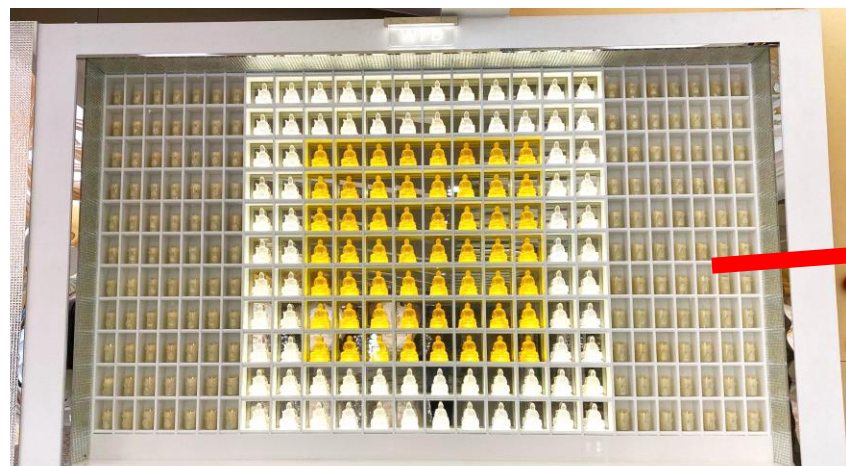

琉璃有着净化力量，被誉为佛教“七宝”之一
Crystal glass represents the power of purification and known as one of the “7 Treasures” of Chinese Buddhism.

阿弥陀佛光明灯
Amitabha Buddha

观音光明灯
Guanyin Pusa

蜡烛光明灯
Wishing Candle

WANFO Section A (万佛墙 A面)