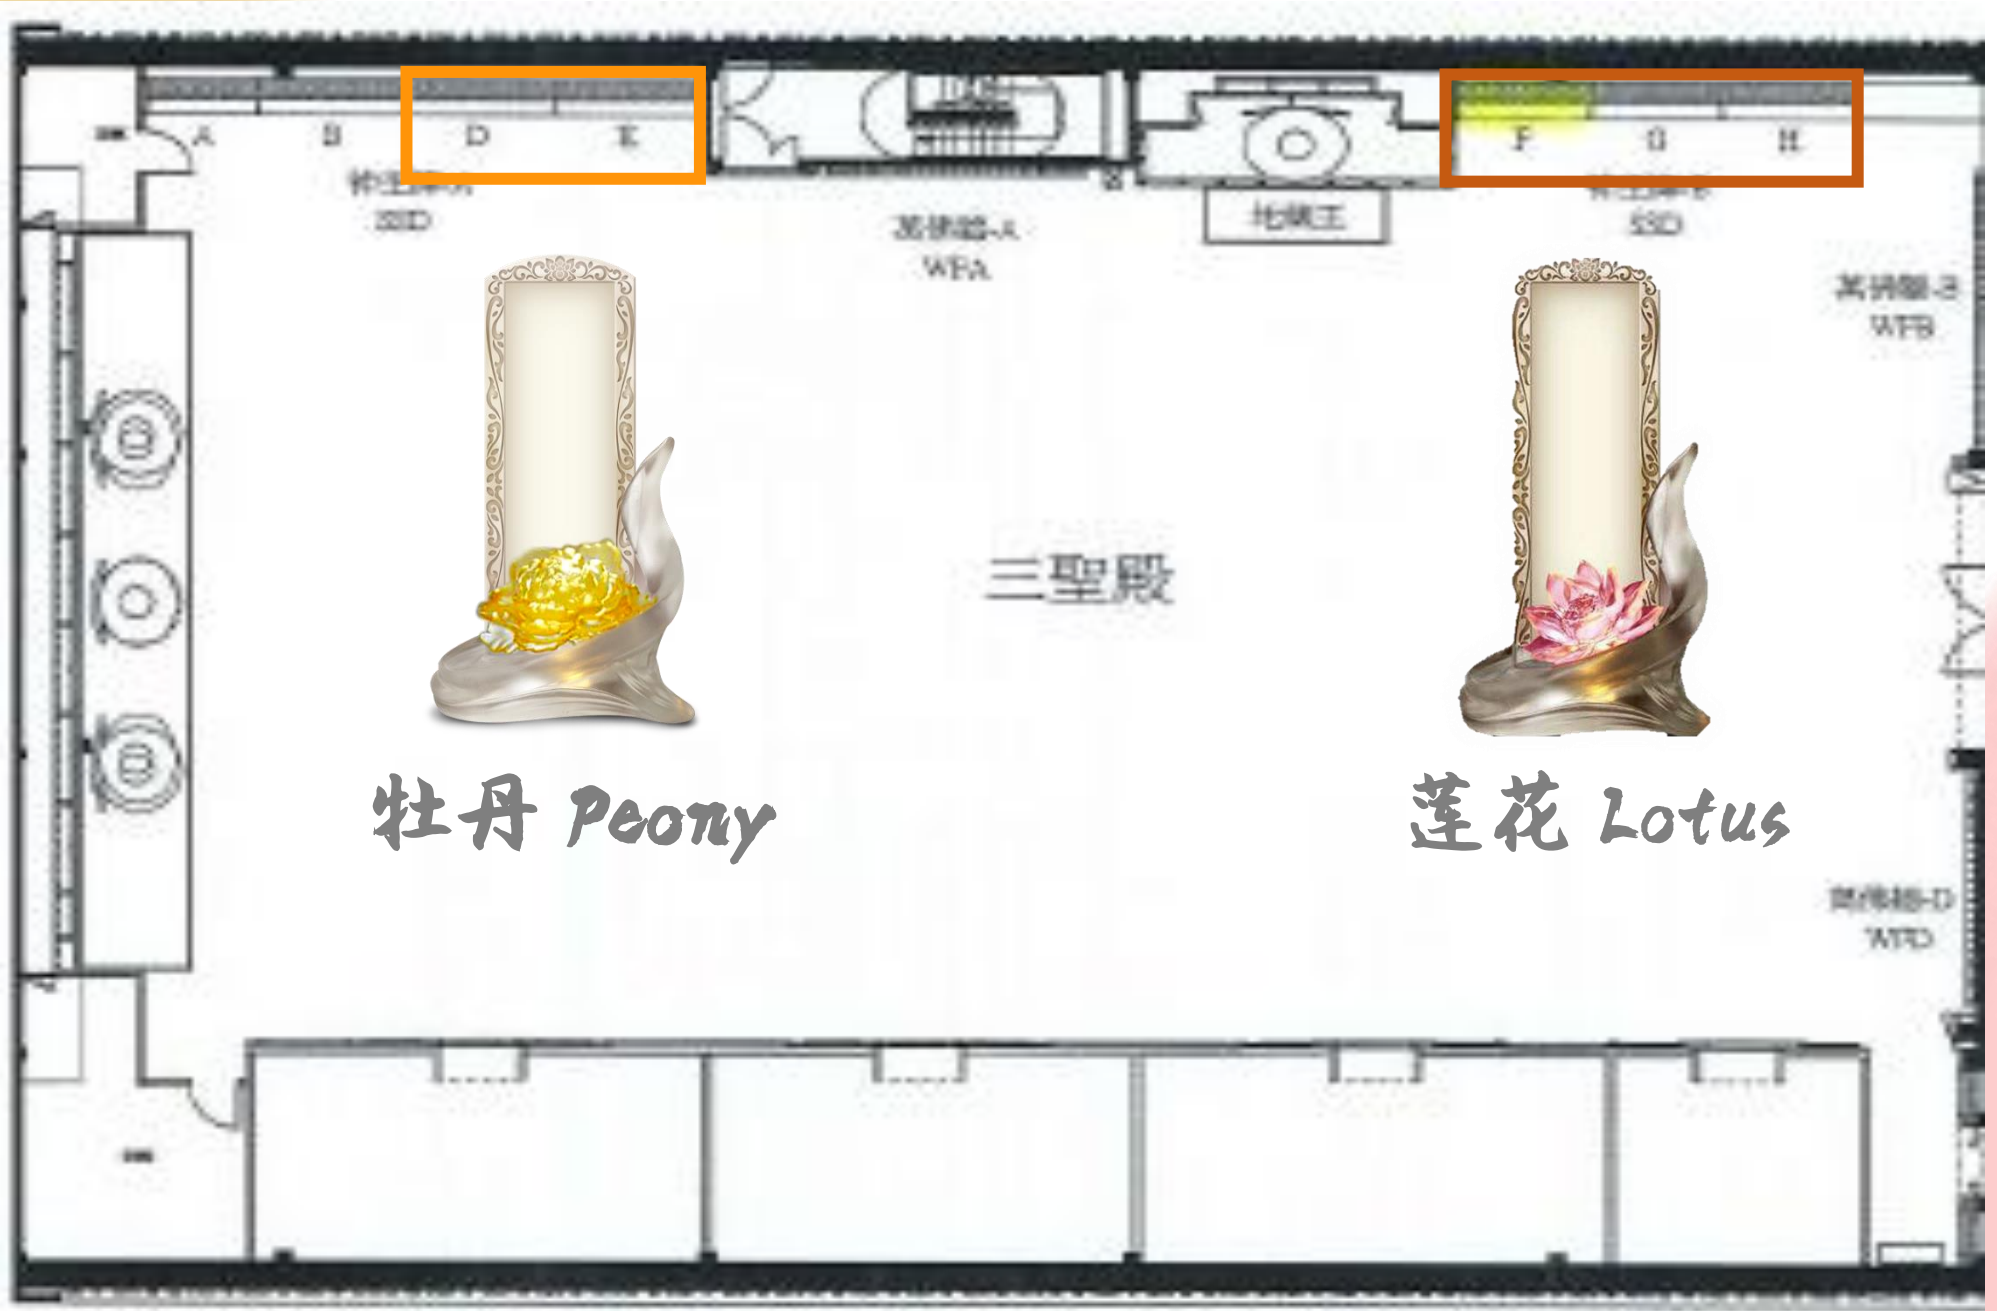

- ❖ 因为有空调，生命馆不可点香，只有**后方大伯公**可以点香。
- ❖ Joss stick is prohibited except in DBG temple to maintain the ambience in an air-conditioned setting, joss stick is prohibited except in DBG temple.

神主牌

Ancestral Tablet

升天仪式

Ascension Ceremony

光明灯

Eternal Blessing Light

牡丹 Peony

蓮花 Lotus

供奉神主牌原因

Reason of consecrating Ancestral Tablet