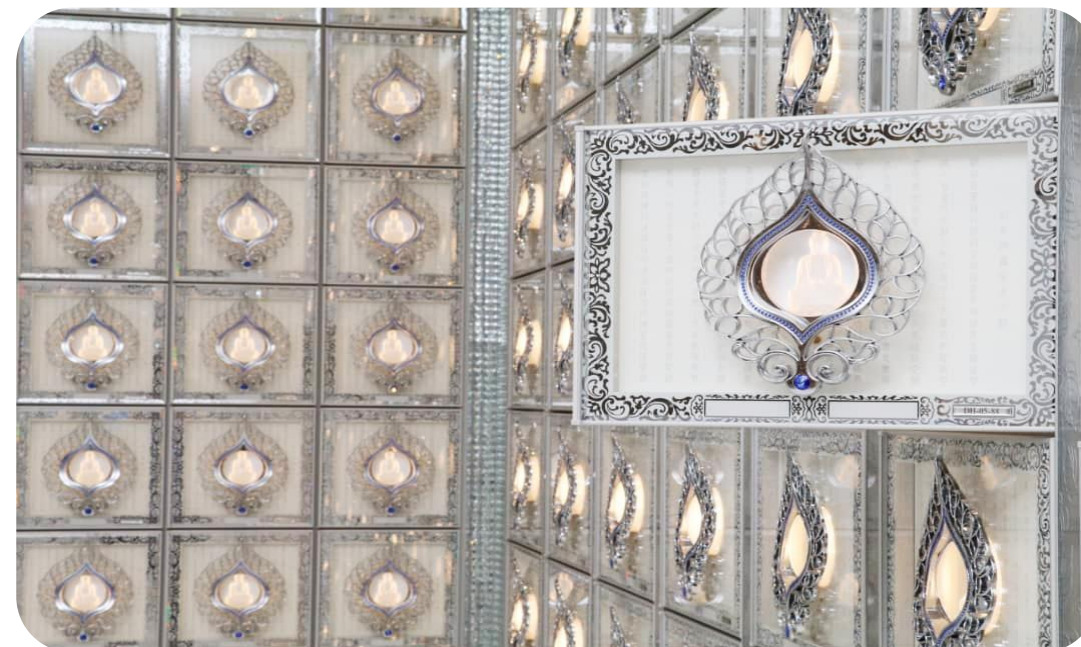

骨灰门板从“左”开到“右”
Door panel open from left to right.