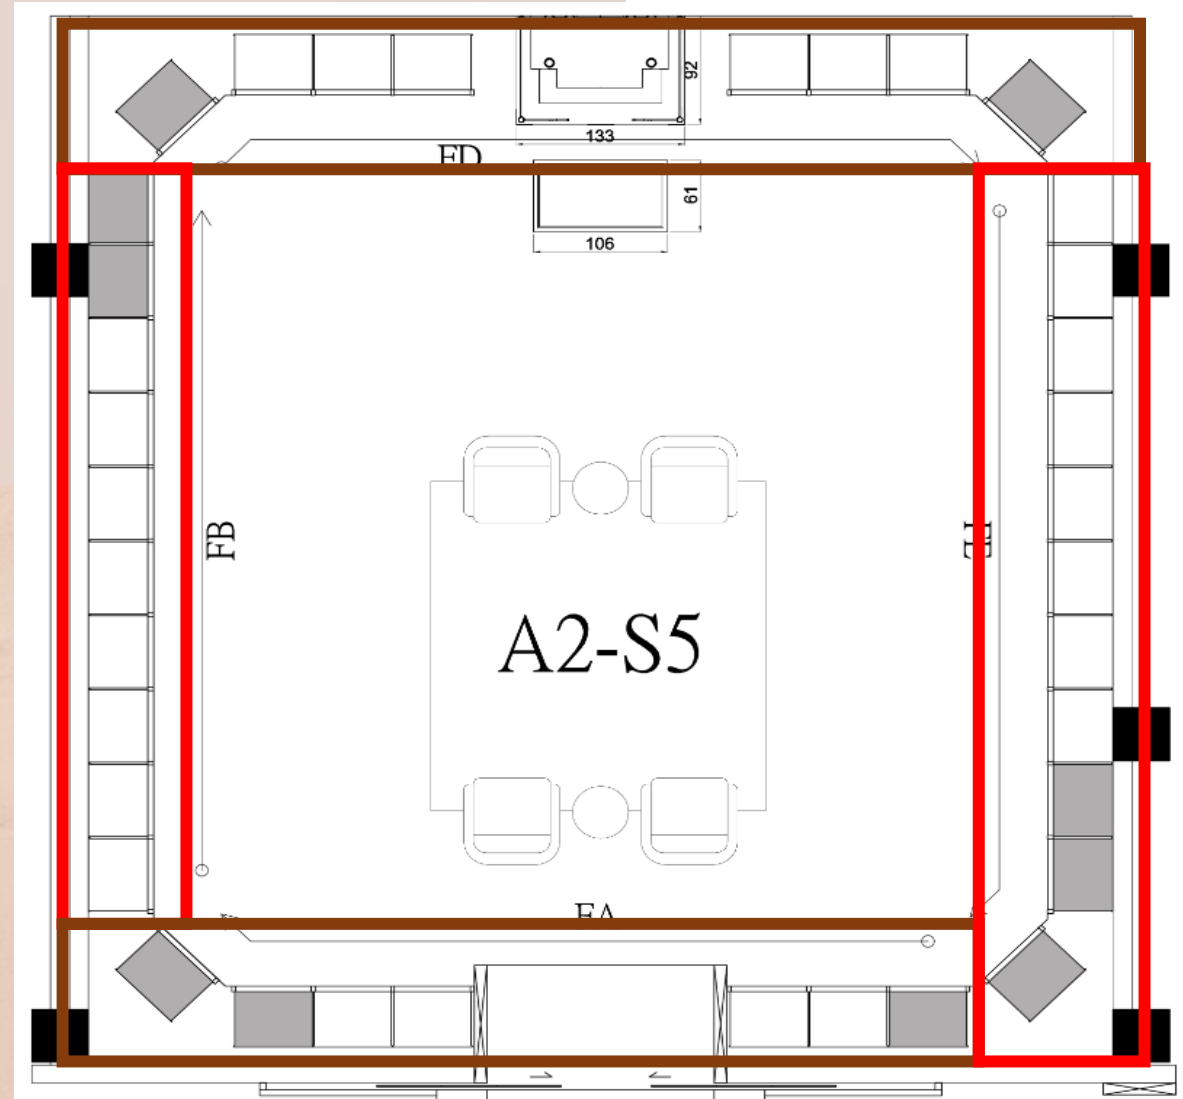

Super Low Density 超低密度

Only 36 units in total
一共只有36柱

FA & FD : RM328,000

FB & FE : RM298,000

Maintenance Fee 维修费: 每柱 RM20,000 per unit

F: 63(W) x 250(H) x 51.6(D)