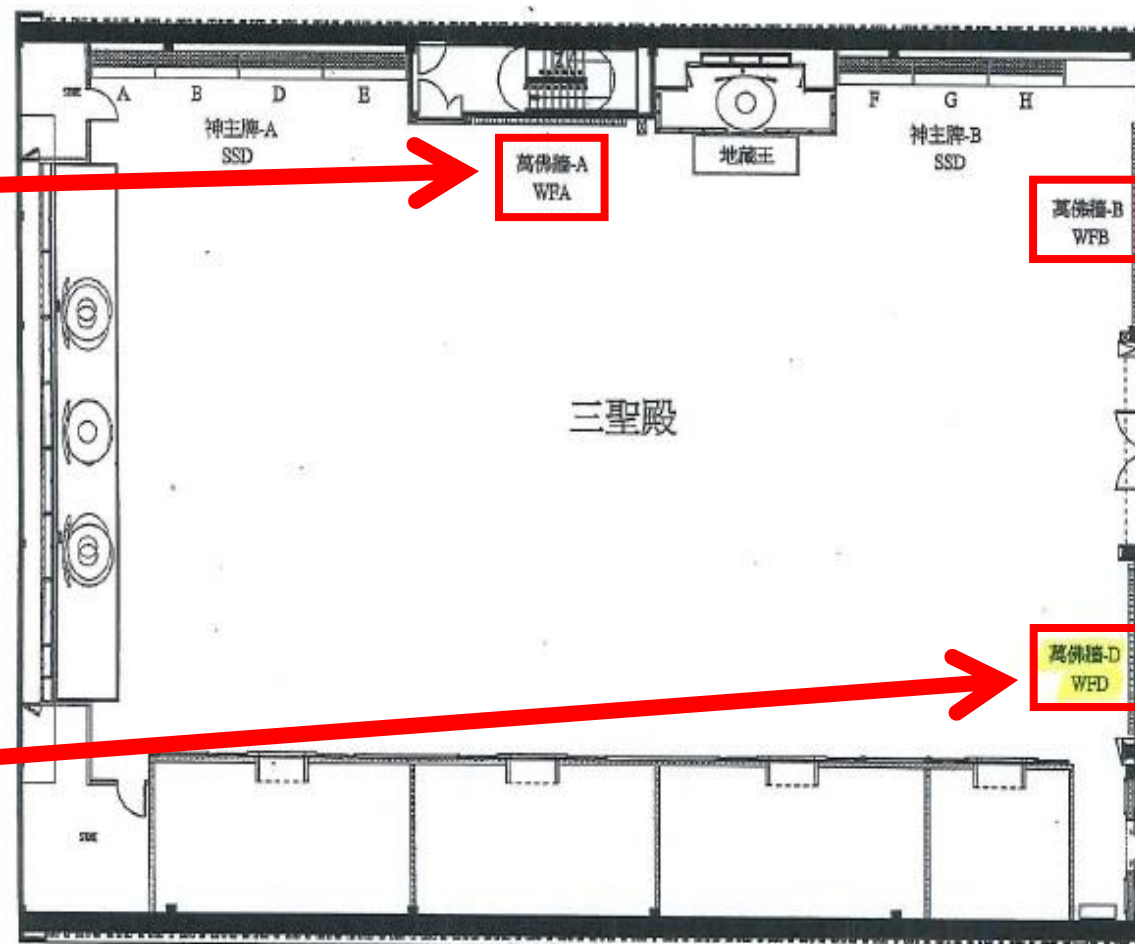

WANFO Section D (万佛墙 D面)

Section	Level	Payment Mode	Original Price	Promotion Price
WFA	AA	Full Payment	RM 2,888	RM 2,288
	GA		RM 2,488	RM 1,888
	CA		RM 1,988	RM 1,388

Section	Level	Payment Mode	Original Price	Promotion Price
WFB	AB	Full Payment	RM 2,388	RM 1,888
	GB		RM 1,988	RM 1,488
	CB		RM 1,688	RM 1,088