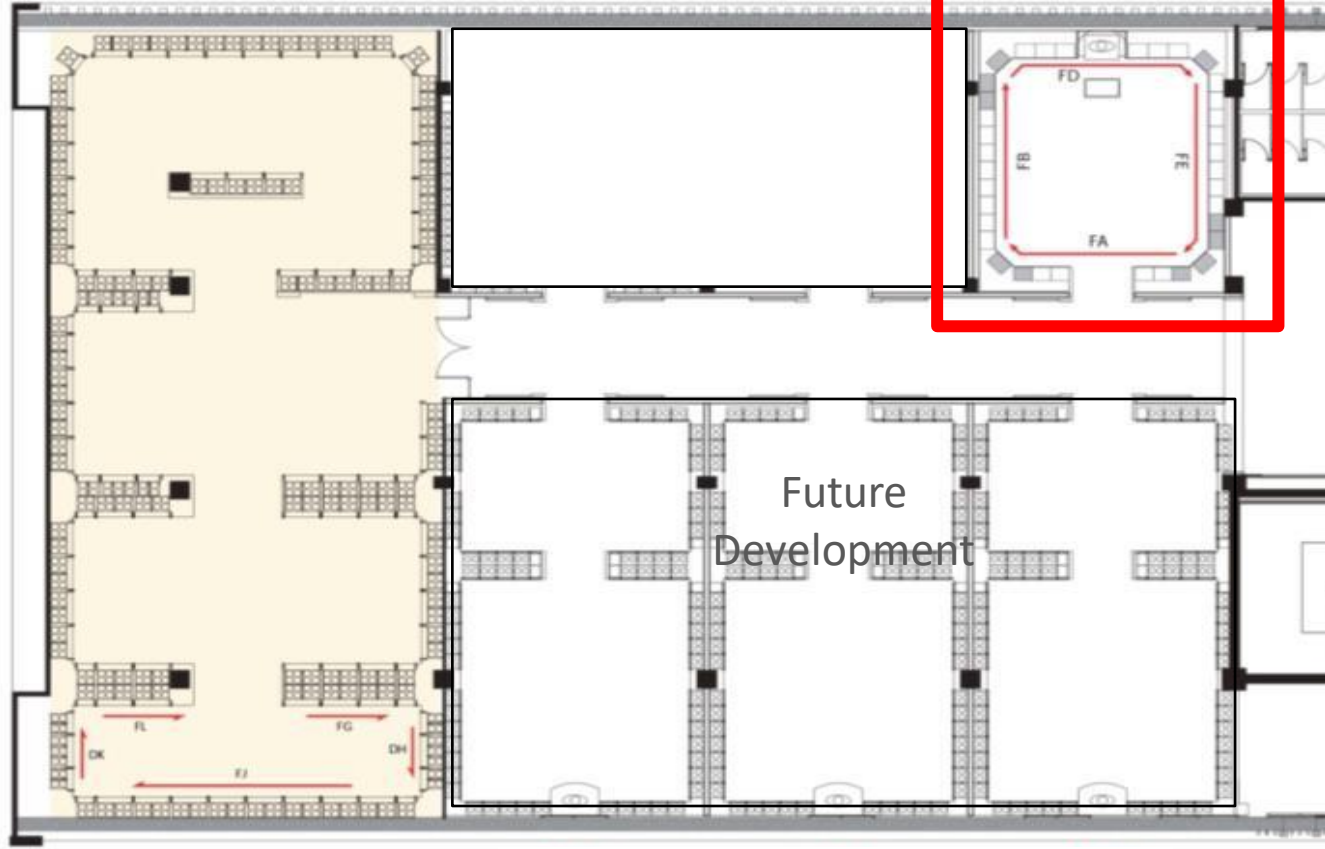

* Discount applicable to Niche Price only, excluding Maintenance & Facility Fees.

* Free GHR unit based on net main product

A2-S5

HALL A2

A2-S1 Future Development

A2-S5

4层双位，可存放到达16个骨灰瓮
4 levels of double niches
Max urn storage capacity of 16 units