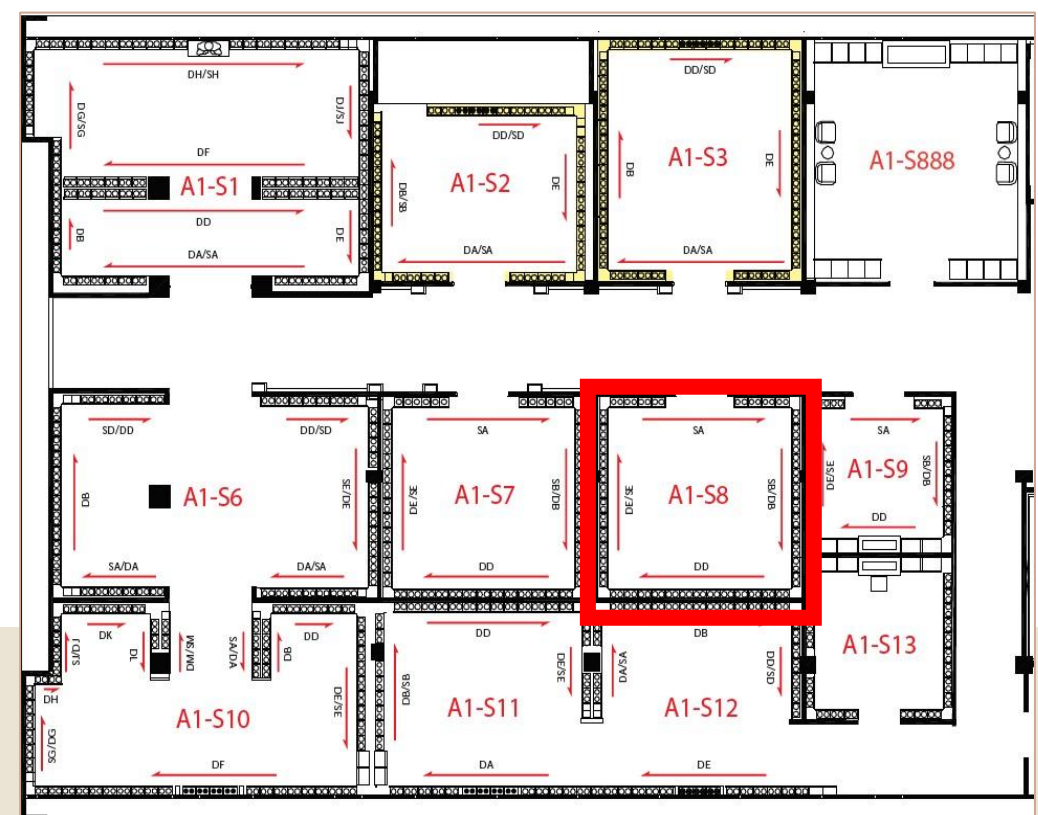

A1-S8

Double : RM 38,800 – RM 56,800
Single : RM 19,800 – RM 27,800
Family : RM 74,800

* Price not include maintenance fees
RM5,000(D) / RM2,500(S) / RM8,000(F)

D: 51(W) x 36(H) x 40(D) / 51(W) x 30(H) x 40(D)
S: 33(W) x 36(H) x 40(D) / 33(W) x 30(H) x 40(D)
F: 51(W) x 60(H) x 40(D)