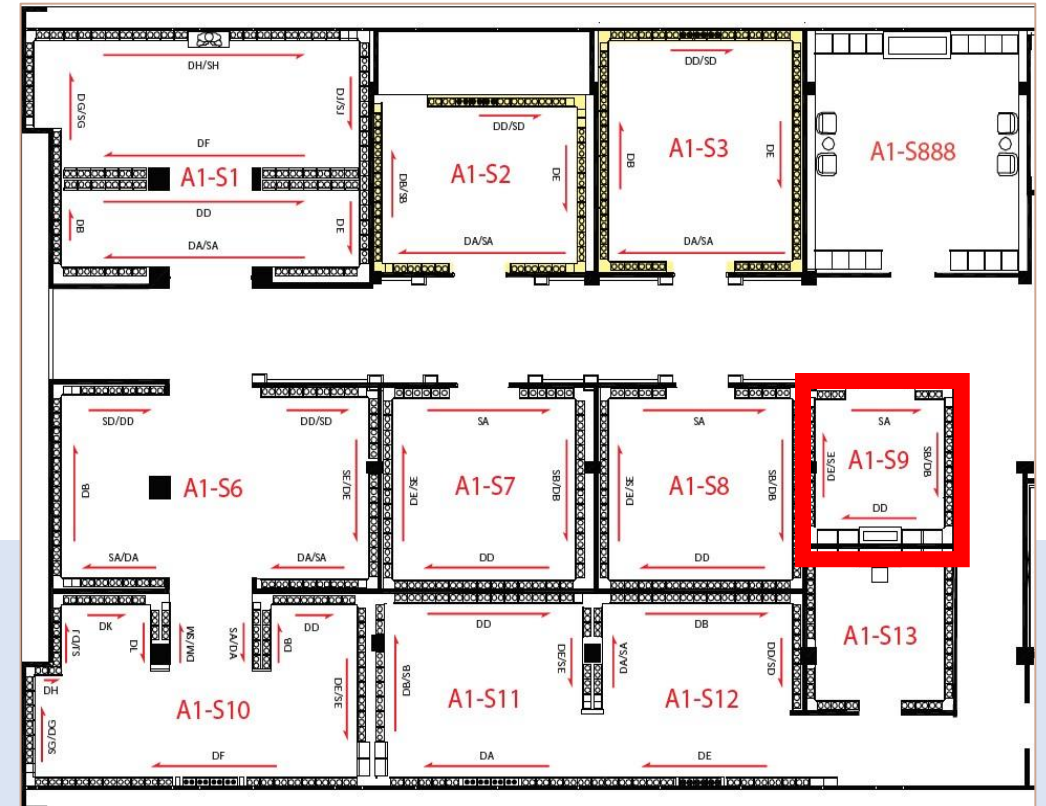

A1-S9

Double : RM 39,800 – RM 51,800

Single : RM 19,800 – RM 26,800

* Price not include maintenance fees RM5,000(D) / RM2,500(S)

D: 51(W) x 32(H) x 40(D) / 51(W) x 32(H) x 40(D)

S: 33(W) x 32(H) x 40(D) / 33(W) x 32(H) x 40(D)